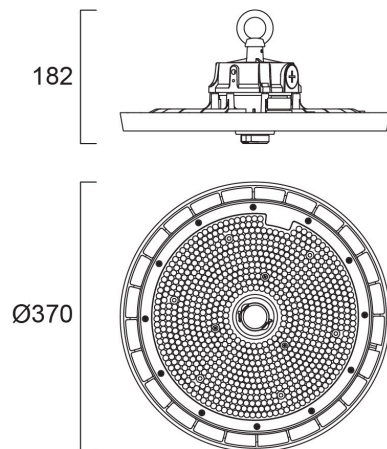

Technical Assets

Dimensions (mm)