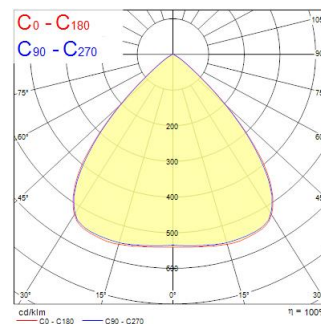

START Highbay IP65 1-10V 13000lm 865 WB

Item No: 0039350

SYLVANIA

START Highbay, includes 1 m cables, black aluminium housing, 13,000 Lm, 100 W, 130 Lm/W, 6500 K, drive current: 2140 mA, CRI 80, 90° beam angle, 1-10 V dimmable, IP65, IK08, 54,000 hrs (L80/B50), (D x H) 270 x 170 mm, 1 m mains cable, 1 m control cable, 1.2 m chain length including hooks

Technical Assets

Dimensions (mm)

Photometrics

0.5	0.99 0.95	E171 E1C90 44° E1C00 43°	3230 3215 8970
1.0	1.97 1.90	E171 E1C90 44° E1C00 43°	7133 7120 1425
1.5	2.96 2.86	E171 E1C90 44° E1C00 43°	3234 3215 891
2.0	3.94 3.81	E171 E1C90 44° E1C00 43°	1831 1820 352
2.5	4.93 4.76	E171 E1C90 44° E1C00 43°	1172 1170 234
3.0	5.92 5.71	E171 E1C90 44° E1C00 43°	814 810 166

Distance [m] Cone diameter [m] Illuminance [lx]

— C0 - C180 (Half beam angle: 87.2°)
— C90 - C270 (Half beam angle: 89.2°)

START Highbay IP65 1-10V 13000lm 865 WB

Item No: 0039350

SYLVANIA

General data

Product name	START Highbay IP65 1-10V 13000lm 865 WB
Technology	LED
Housing	Aluminium
Mount	Suspended
Fixture rating	Enclosed
General application	Logistics & Industry
Operating temperature range (°C)	-30°C...+50°C
Performance ambient temperature Tq (°C)	25
ETIM Class	EC001716
E-number FI	4306965
E-number SE	7214419
Warranty	5 years

Optical data

Fixture luminous flux (lm)	13000
Luminaire efficacy (lm/W)	130
Correlated colour temperature (k)	6500
Light colour	Daylight
CRI (Ra)	80
Colour Variation Initial (SDCM)	SDCM6
Beam Angle (°)	90
Glare control	< 25
Photobiological Risk Group	RG1