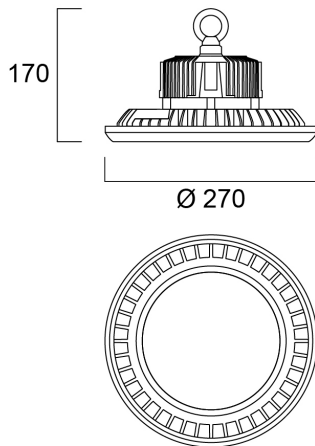

START Highbay IP65 1-10V 13000lm 865 WB

Item No: 0039350

SYLVANIA

START Highbay, includes 1 m cables, black aluminium housing, 13,000 Lm, 100 W, 130 Lm/W, 6500 K, drive current: 2140 mA, CRI 80, 90° beam angle, 1-10 V dimmable, IP65, IK08, 54,000 hrs (L80/B50), (D x H) 270 x 170 mm, 1 m mains cable, 1 m control cable, 1.2 m chain length including hooks

Technical Assets

Dimensions (mm)

Photometrics

0.5	0.99 0.95	E171 E1C90 44° E1C00 43°	3230 3215 8970
1.0	1.97 1.90	E171 E1C90 44° E1C00 43°	7133 7120 1425
1.5	2.96 2.86	E171 E1C90 44° E1C00 43°	3234 3215 891
2.0	3.94 3.81	E171 E1C90 44° E1C00 43°	1831 1820 352
2.5	4.93 4.76	E171 E1C90 44° E1C00 43°	1172 1170 234
3.0	5.92 5.71	E171 E1C90 44° E1C00 43°	814 810 166

Distance [m] Cone diameter [m] Illuminance [lx]

— C0 - C180 (Half beam angle: 87.2°)
— C90 - C270 (Half beam angle: 89.2°)

START Highbay IP65 1-10V 13000lm 865 WB

Item No: 0039350

SYLVANIA

General data

Product name	START Highbay IP65 1-10V 13000lm 865 WB
Technology	LED
Housing	Aluminium
Mount	Suspended
Fixture rating	Enclosed
General application	Logistics & Industry
Operating temperature range (°C)	-30°C...+50°C
Performance ambient temperature Tq (°C)	25
ETIM Class	EC001716
E-number FI	4306965
E-number SE	7214419
Warranty	5 years

Packaging

Product EAN number	5410288393506
Packaging single length / height (cm)	33.0
Packaging single width (cm)	33.0
Packaging single depth (cm)	16.7
DUN14 (inner)	05410288393506
Units per outer package	1
Packaging outer length / height (cm)	33.0
Packaging outer width (cm)	33.0
Packaging outer depth (cm)	16.7