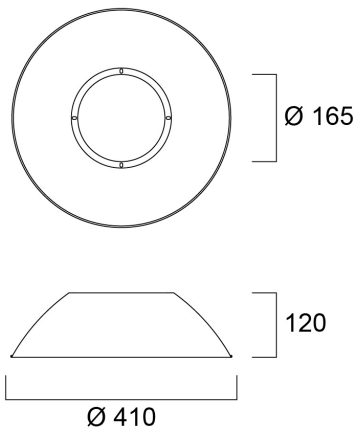

Dimensions (mm)

Photometrics

General data

Product name	ALU SHADE ALU COLOR FOR 13/19KLM
Technology	Accessory
Housing	Aluminium
General application	Logistics & Industry
ETIM Class	EC002557
E-number FI	4306971
E-number SE	7214431
Warranty	5 years

Physical data

Housing colour	Silver
Nominal Product Height (mm)	119
Nominal Product Diameter (mm)	410
Weight (kg)	0.362

ALU SHADE ALU COLOR FOR 13/19KLM

Item No: 0039356

SYLVANIA

Packaging

Product EAN number	5410288393568
Packaging single length / height (cm)	41.0
Packaging single width (cm)	41.0
Packaging single depth (cm)	12.0
DUN14 (inner)	15410288393565
Units per outer package	8
Packaging outer length / height (cm)	43.0
Packaging outer width (cm)	43.0
Packaging outer depth (cm)	22.7