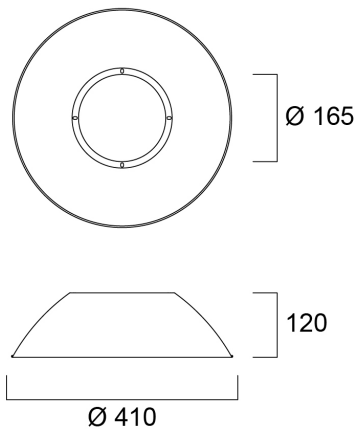

ALU SHADE BLACK COLOR FOR 13/19KLM

Item No: 0039357

SYLVANIA

Black painted aluminium shade for 13000 lm Start Highbay (0039344, 0039347, 0039350), and for 19000 lm Start Highbay (0039345, 0039348, 0039351).

Technical Assets

Dimensions (mm)

Photometrics

General data

Product name	ALU SHADE BLACK COLOR FOR 13/19KLM
Technology	Accessory
Housing	Aluminium
General application	Logistics & Industry
ETIM Class	EC002557
E-number FI	4306972
E-number SE	7214432
Warranty	5 years

Physical data

Housing colour	Black
Nominal Product Height (mm)	119
Nominal Product Diameter (mm)	410
Weight (kg)	0.369

ALU SHADE BLACK COLOR FOR 13/19KLM

Item No: 0039357

Packaging

Product EAN number	5410288393575
Packaging single length / height (cm)	41.0
Packaging single width (cm)	41.0
Packaging single depth (cm)	12.0
DUN14 (inner)	15410288393572
Units per outer package	8
Packaging outer length / height (cm)	43.0
Packaging outer width (cm)	43.0
Packaging outer depth (cm)	22.7