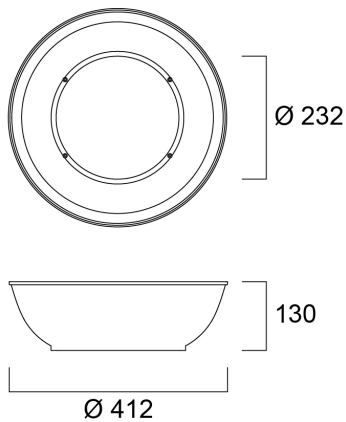

PC LAMPSHADE TRANSPARENT FOR 26KLM

Item No: 0039361

SYLVANIA

Transparent polycarbonate shade for 26000 lm Start Highbay (0039346, 0039349, 0039352).

Technical Assets

Dimensions (mm)

Photometrics

General data

Physical data

Nominal Product Height (mm)	130
Nominal Product Diameter (mm)	412
Weight (kg)	0.518

PC LAMPSHADE TRANSPARENT FOR 26KLM

Item No: 0039361

Packaging

Product EAN number	5410288393612
Packaging single length / height (cm)	41.0
Packaging single width (cm)	41.0
Packaging single depth (cm)	13.0
DUN14 (inner)	15410288393619
Units per outer package	4
Packaging outer length / height (cm)	47.0
Packaging outer width (cm)	47.0
Packaging outer depth (cm)	36.7

Safety data

Glow Wire Test (°C)	650
---------------------	-----