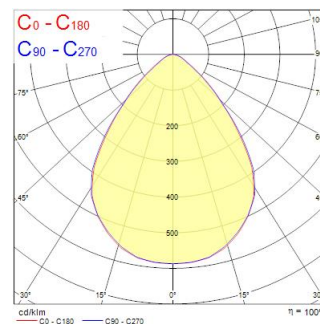

Photometrics