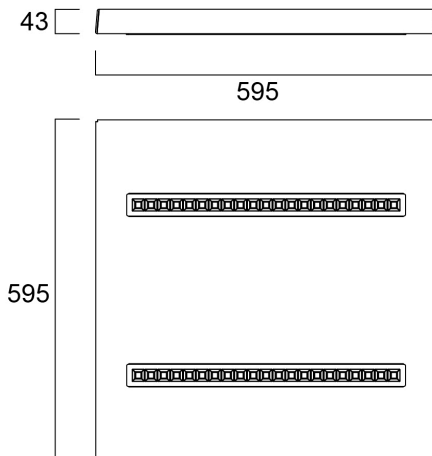

Technical Assets

Dimensions (mm)