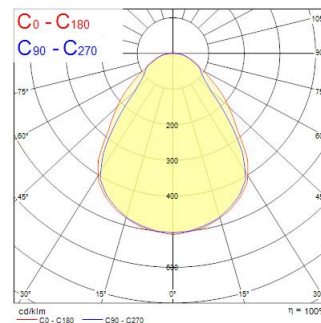

# START Panel UGR19 600x600 4000Lm 840 SSC

Item No: 0042894

**SYLVANIA**

LED Panel with backlit technology, ideal for general indoor lighting applications such as breakout areas, offices and meeting rooms. Extruded aluminium frame, passive cooling. Low glaring UGR<19. RG0, 90 degree beam angle , optical system: PS diffuser with Prismatic finish. Light color temperature: 4000K Neutral White, total system power: 36W , total fixture output: 4000lm, efficacy: 111 lm/W, Ra80 typical, LED chromacity: 3 step MacAdam ellipse (SDCM3), lifespan: 100,000 hours at 70% of the original output (L70B50), IR/UV free light source without heat radiation, operating voltage: 220-240V / 50-60Hz, low flicker, SylSmart StandAlone (SCC) wireless dimmable driver, electrical protection: Class II. Degree of Protection: IP40/IP20, suitable for indoor environment only. Nominal size: 595x595mm, Loop in / loop out wiring, safety cables included, 25mm nominal height, White color frame, weight: 1,6Kg.

### Dimensions (mm)

### Photometrics

Distance [m]	Cone diameter [m]	E10%	E50%	E90%	Beam angle [°]	Illuminance [lx]
0.5	0.52	507	254	126	39.4°	1584
	0.52	E10%	E50%	E90%	42.9°	1055
1.0	1.04	507	254	126	39.4°	394
	1.03	E10%	E50%	E90%	42.9°	264
1.5	2.06	507	254	126	39.4°	164
	2.05	E10%	E50%	E90%	42.9°	109
2.0	3.29	507	254	126	39.4°	91
	3.27	E10%	E50%	E90%	42.9°	63
2.5	4.11	507	254	126	39.4°	71
	4.08	E10%	E50%	E90%	42.9°	50
3.0	4.93	507	254	126	39.4°	57
	4.90	E10%	E50%	E90%	42.9°	41