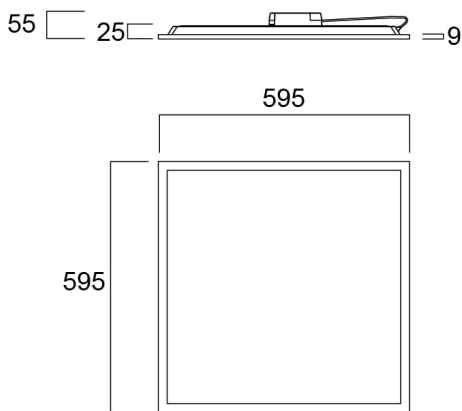

# START Panel UGR19 600x600 4000Lm 840 SSC

Item No: 0042894

**SYLVANIA**

LED Panel with backlit technology, ideal for general indoor lighting applications such as breakout areas, offices and meeting rooms. Extruded aluminium frame, passive cooling. Low glaring UGR<19. RG0, 90 degree beam angle , optical system: PS diffuser with Prismatic finish. Light color temperature: 4000K Neutral White, total system power: 36W , total fixture output: 4000lm, efficacy: 111 lm/W, Ra80 typical, LED chromacity: 3 step MacAdam ellipse (SDCM3), lifespan: 100,000 hours at 70% of the original output (L70B50), IR/UV free light source without heat radiation, operating voltage: 220-240V / 50-60Hz, low flicker, SylSmart StandAlone (SCC) wireless dimmable driver, electrical protection: Class II. Degree of Protection: IP40/IP20, suitable for indoor environment only. Nominal size: 595x595mm, Loop in / loop out wiring, safety cables included, 25mm nominal height, White color frame, weight: 1,6Kg.

### Dimensions (mm)

## Physical data

Housing colour	RAL 9003 - Signal white
IP rating	IP40/20
IK rating	IK03
Diffuser finish	Diffuse
Diffuser material	Other
Nominal Product Length (mm)	595
Nominal Product Width (mm)	595
Nominal Product Height (mm)	25
Weight (kg)	1.6

## Packaging

Product EAN number	5410288428949
Packaging single length / height (cm)	70.1
Packaging single width (cm)	60.6
Packaging single depth (cm)	3.8
DUN14 (inner)	15410288428946
Units per outer package	32
Packaging outer length / height (cm)	70.1
Packaging outer width (cm)	60.6
Packaging outer depth (cm)	3.8