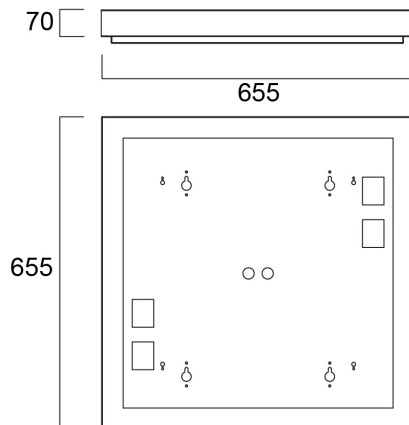

OPTIX R SURFACE MOUNT KIT 600X600

Item No: 0044249

SYLVANIA

OPTIX R SURFACE MOUNT KIT 600X600 is a surface mount accessory for the Optix 600x600 mm and 625x625 mm versions. RAL9016 body to match luminaire colour. Use this item to surface mount recessed 600x600 mm or 625x625 mm Optix luminaires. Luminaires need to be separately ordered.

Technical Assets

Dimensions (mm)

Photometrics

OPTIX R SURFACE MOUNT KIT 600X600

Item No: 0044249

SYLVANIA

General data

| | |
|---------------------|-----------------------------------|
| Product name | OPTIX R SURFACE MOUNT KIT 600X600 |
| Technology | Accessory |
| Accessory type | Mounting |
| Housing | Steel |
| Mount | Ceiling surface mounting |
| General application | Education, Office |
| ETIM Class | EC002557 |
| Warranty | 5 years |

Physical data

| | |
|-----------------------------|-------|
| Housing colour | White |
| Nominal Product Length (mm) | 655 |
| Nominal Product Width (mm) | 655 |
| Nominal Product Height (mm) | 70 |
| Weight (kg) | 3.4 |

Packaging

| | |
|---------------------------------------|----------------|
| Product EAN number | 5410288442495 |
| Packaging single length / height (cm) | 67.5 |
| Packaging single width (cm) | 67.5 |
| Packaging single depth (cm) | 6.0 |
| DUN14 (inner) | 05410288442495 |
| Units per outer package | 1 |
| Packaging outer length / height (cm) | 67.5 |
| Packaging outer width (cm) | 67.5 |
| Packaging outer depth (cm) | 6.0 |