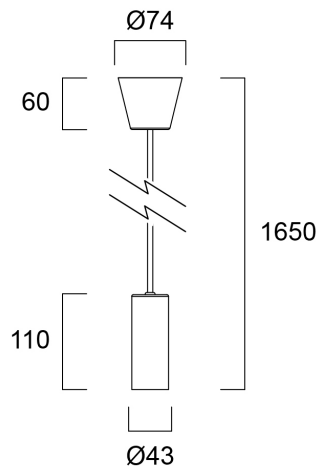

SYLPENDANT BRASS

Item No: 0044410

SYLVANIA

Sleek and compact metal pendant with the E27 socket, designed specifically to enhance the aesthetic of the product. Modern and versatile design. Perfect for Sylvania lampnaire range – ToLEDo™ Mirage, ToLEDo™ Radiance, ToLEDo™ Vintage, ToLEDo™ Retro and ToLEDo™ LifeStyle. Premium fit and finish. Sleek and compact black metal pendant with E27 socket, designed specifically to enhance the aesthetic of the product (only glass and metal visible). Maximum cord length 1450mm. Maximum rated LED lamp wattage = 25W.

Technical Assets

Dimensions (mm)

Photometrics

General data

Product name	SYLPENDANT BRASS
Technology	Accessory
General application	Hospitality, Museums & Galleries, Office, Residential & Consumer, Retail
ETIM Class	EC001743
Warranty	3 years

Optical data

Fixture luminous flux (lm)	N/A
Light colour	N/A
Photobiological Risk Group	Not applicable

SYLPENDANT BRASS

Item No: 0044410

Electrical data

Light source included	Fixture without Lightsource
Total power consumption (W)	25
Electrical protection	Class I
Dimmable	No
Dimming method	N/A
Nominal Frequency (Hz)	50Hz

Physical data

IP rating	IP20
IK rating	IK02
Nominal Product Height (mm)	1650
Nominal Product Diameter (mm)	74
Weight (kg)	0.3

Packaging

Product EAN number	5410288444109
Packaging single length / height (cm)	10.5
Packaging single width (cm)	10.5
Packaging single depth (cm)	13.0
DUN14 (inner)	15410288444106
Units per outer package	4
Packaging outer length / height (cm)	23.0
Packaging outer width (cm)	23.0
Packaging outer depth (cm)	16.0