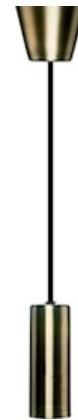

SYLPENDANT BRASS

Item No: 0044410

SYLVANIA

Sleek and compact metal pendant with the E27 socket, designed specifically to enhance the aesthetic of the product. Modern and versatile design. Perfect for Sylvania lampnaire range – ToLEDo™ Mirage, ToLEDo™ Radiance, ToLEDo™ Vintage, ToLEDo™ Retro and ToLEDo™ LifeStyle. Premium fit and finish. Sleek and compact black metal pendant with E27 socket, designed specifically to enhance the aesthetic of the product (only glass and metal visible). Maximum cord length 1450mm. Maximum rated LED lamp wattage = 25W.

Technical Assets

Dimensions (mm)

Photometrics

General data

Product name	SYLPENDANT BRASS
Technology	Accessory
General application	Hospitality, Museums & Galleries, Office, Residential & Consumer, Retail
ETIM Class	EC001743
Warranty	3 years