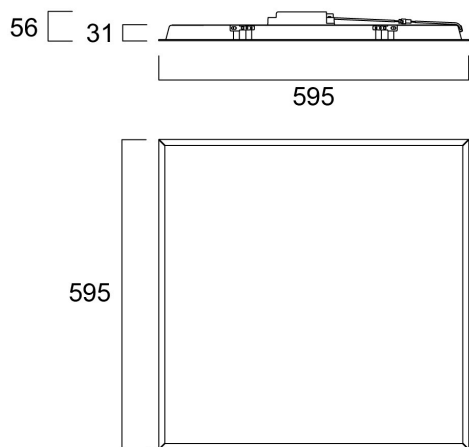

Technical Assets

Dimensions (mm)