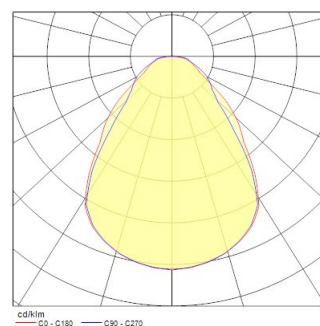

Photometrics