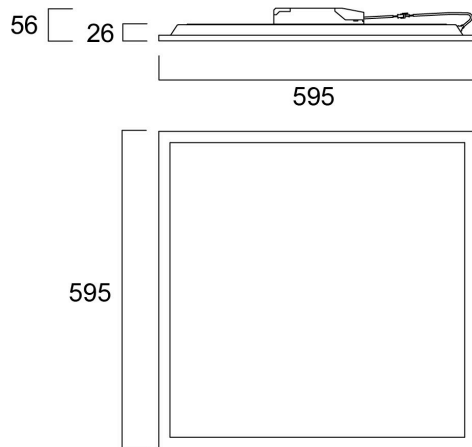

Technical Assets

Dimensions (mm)