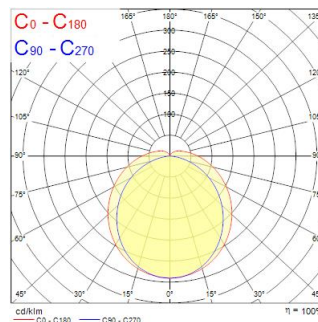

Technical Assets

Dimensions (mm)

Photometrics

Distance [m]	Cone diameter [m]	Beam angle [°]	Beam diameter [m]	Illuminance [lx]
0.5	1.28 2.01	50° 52.1° 53.8°	238 325 431	
1.0	2.57 4.03	50° 52.1° 53.8°	697 911 1161	
1.5	3.85 6.04	50° 52.1° 53.8°	310 398 514	
2.0	5.14 8.06	50° 52.1° 53.8°	174 225 288	
2.5	6.42 10.07	50° 52.1° 53.8°	112 145 187	
3.0	7.71 12.09	50° 52.1° 53.8°	77 99 128	

Distance [m] Cone diameter [m] Illuminance [lx]
 — C0 - C180 (Half beam angle: 127.2°)
 — C90 - C270 (Half beam angle: 104.2°)

START Waterproof Slim 1200 IP65 2400lm 840

Item No: 0046033

SYLVANIA

General data

Optical data

Fixture luminous flux (lm)	2400
Luminaire efficacy (lm/W)	126
Correlated colour temperature (k)	4000
CRI (Ra)	80
Glare control	< 24
Photobiological Risk Group	RG0

Electrical data

Total power consumption (W)	19
Lamp power factor	0.92
THD (at 230 V, 50 Hz, full load, at 100% dimming level) ≤ xx.x %	25
Electrical protection	Class I
Drive current (mA)	290
Inrush Current (A)	10.6
Inrush Duration (µs)	22
Nominal Frequency (Hz)	50/60Hz
LED Flickering Rate	Medium (21% - 40%)
Max. products per 10A C Breaker	45
Max. products per 13A C Breaker	60
Max. products per 16A C Breaker	80
Max. products per 20A C Breaker	90
Max. products per 10A B Breaker	38
Max. products per 13A B Breaker	50
Max. products per 16A B Breaker	60
Max. products per 20A B Breaker	70