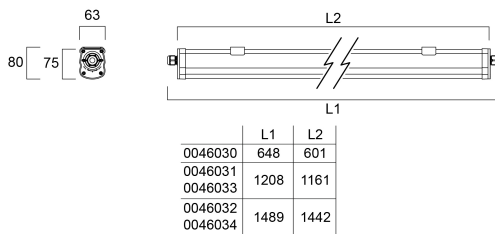

START Waterproof Slim 1200 IP65 2400lm 840

Item No: 0046033

SYLVANIA

STARTTM

START Waterproof Slim is a LED integrated polycarbonate housing luminaire with easy to access electrical terminal through bayonet lock end caps and tool-free electrical connection due to push-in terminal. Flexible installation as mounting brackets can be positioned freely on the luminaire. 19W; 2400lm; High efficiency with 126lm/W and 50,000 lifetime. SDCM ≤6; IP65; IK08; Class I; 1208mm x 63mm x 75mm

Technical Assets

Dimensions (mm)

Photometrics

Distance [m]	Cone diameter [m]	Beam angle [°]	Beam diameter [m]	Illuminance [lx]
0.5	1.28 2.01	50° 52.1° 53.8°	238 325 431	
1.0	2.57 4.03	50° 52.1° 53.8°	697 911 1161	
1.5	3.85 6.04	50° 52.1° 53.8°	310 398 514	
2.0	5.14 8.06	50° 52.1° 53.8°	174 225 288	
2.5	6.42 10.07	50° 52.1° 53.8°	112 145 187	
3.0	7.71 12.09	50° 52.1° 53.8°	77 99 128	

Distance [m] Cone diameter [m] Illuminance [lx]
 — C0 - C180 (Half beam angle: 127.2°)
 — C90 - C270 (Half beam angle: 104.2°)

START Waterproof Slim 1200 IP65 2400lm 840

Item No: 0046033

SYLVANIA

General data

Lifetime data

Lifespan L70 B50	100000
Lifespan L80 B20	100000
Lifespan L90 B50	54500
Lifespan L90 B20	49500
Lifespan L90 B10	47000

Physical data

IP rating	IP65
IK rating	IK08
Nominal Product Length (mm)	1208
Nominal Product Width (mm)	63
Nominal Product Height (mm)	75
Weight (kg)	1.21