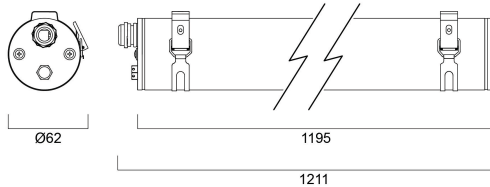

Technical Assets

Dimensions (mm)

Photometrics

Distance [m]	Cone diameter [m]	Beam diameter [m]	Beam diameter [m]	Illuminance [lx]
0.5	1.48 3.33	Ø171 Ø190 Ø207	55.9° 63.9° 70.3°	4373 400 54
1.0	2.95 6.67	Ø171 Ø190 Ø207	55.9° 63.9° 70.3°	1144 101 14
1.5	4.43 10.00	Ø171 Ø190 Ø207	55.9° 63.9° 70.3°	509 46 6
2.0	5.91 13.33	Ø171 Ø190 Ø207	55.9° 63.9° 70.3°	286 25 3
2.5	7.38 16.67	Ø171 Ø190 Ø207	55.9° 63.9° 70.3°	183 16 2
3.0	8.86 20.00	Ø171 Ø190 Ø207	55.9° 63.9° 70.3°	127 11 1

Distance [m] Cone diameter [m] Illuminance [lx]
 — C0 - C180 (Half beam angle: 145.8°)
 — C90 - C270 (Half beam angle: 111.8°)

START Waterproof Tubular 1200 IP66 4600lm 840 PE

Item No: 0047182

SYLVANIA

General data

START Waterproof Tubular 1200 IP66 4600lm 840 PE

Item No: 0047182

SYLVANIA

Physical data

IP rating	IP66
IK rating	IK08
Nominal Product Length (mm)	1195
Nominal Product Width (mm)	70
Nominal Product Height (mm)	70
Weight (kg)	2.5

Packaging

Product EAN number	5410288471822
Packaging single length / height (cm)	133.5
Packaging single width (cm)	10.5
Packaging single depth (cm)	10.5
DUN14 (inner)	15410288471829
Units per outer package	2
Packaging outer length / height (cm)	135.0
Packaging outer width (cm)	23.0
Packaging outer depth (cm)	23.0