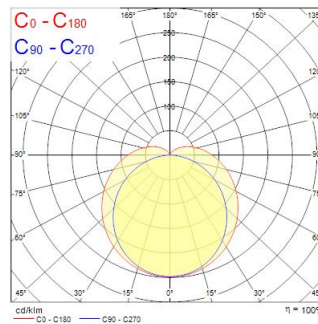

Technical Assets

Dimensions (mm)

Photometrics

Distance [m]	Cone diameter [m]	Beam diameter [m]	Beam diameter [m]	Illuminance [lx]
0.5	1.48 3.33	Ø171 Ø190 Ø207	55.9° 63.9° 70.3°	4373 400 54
1.0	2.95 6.67	Ø171 Ø190 Ø207	55.9° 63.9° 70.3°	1144 101 14
1.5	4.43 10.00	Ø171 Ø190 Ø207	55.9° 63.9° 70.3°	509 46 6
2.0	5.91 13.33	Ø171 Ø190 Ø207	55.9° 63.9° 70.3°	286 25 3
2.5	7.38 16.67	Ø171 Ø190 Ø207	55.9° 63.9° 70.3°	183 16 2
3.0	8.86 20.00	Ø171 Ø190 Ø207	55.9° 63.9° 70.3°	127 11 1

Distance [m] Cone diameter [m] Illuminance [lx]
 — C0 - C180 (Half beam angle: 145.8°)
 — C90 - C270 (Half beam angle: 111.8°)

START Waterproof Tubular 1200 IP66 4600lm 840 PE

Item No: 0047182

SYLVANIA

General data

Optical data

Fixture luminous flux (lm)	4600
Luminaire efficacy (lm/W)	131
Correlated colour temperature (k)	4000
CRI (Ra)	80
Beam Angle (°)	130
Photobiological Risk Group	RG1

Electrical data

Total power consumption (W)	35
Lamp power factor	0.95
THD (at 230 V, 50 Hz, full load, at 100% dimming level) ≤ xx.x %	10
Electrical protection	Class I
Drive current (mA)	250
Inrush Current (A)	30
Inrush Duration (µs)	200
Energy Efficiency Class (A->G) of contained light source	E
Nominal Frequency (Hz)	50/60Hz
Max. products per 10A C Breaker	20
Max. products per 13A C Breaker	26
Max. products per 16A C Breaker	32
Max. products per 20A C Breaker	40
Max. products per 10A B Breaker	12
Max. products per 13A B Breaker	15
Max. products per 16A B Breaker	19
Max. products per 20A B Breaker	24