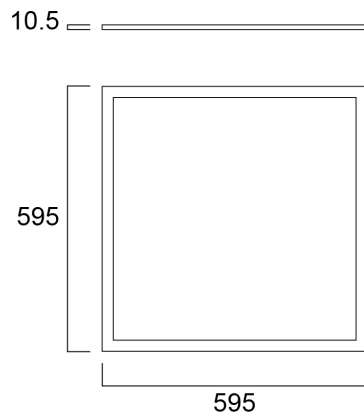

START FLAT PANEL UGR19 600 4000K G2

Item No: 0047430

SYLVANIA

Edge lit LED flat low glare panel (UGR<19). Low Flicker, 33 W, Neutral White, 4000 K, 3400 lumens, 103 lm/W, 50000 hours lifetime (L70), PMMA opal diffuser, aluminium frame, steel body, electronic non dimmable driver. (HxWxD) 10.5 x 595 x 595 mm

Technical Assets

Dimensions (mm)

Photometrics

0.5	0.76 0.66	E0° E15° E30°	790 1911 1997
1.0	1.52 1.39	E0° E15° E30°	1587 478 424
1.5	2.29 2.14	E0° E15° E30°	843 212 189
2.0	3.05 2.85	E0° E15° E30°	474 119 106
2.5	3.81 3.57	E0° E15° E30°	304 76 68
3.0	4.57 4.27	E0° E15° E30°	211 53 47

Distance [m] Cone diameter [m] Illuminance [lx]

— C0 - C180 (Half beam angle: 90.4°)
— C90 - C270 (Half beam angle: 74.6°)

START FLAT PANEL UGR19 600 4000K G2

Item No: 0047430

SYLVANIA

General data

Product name	START FLAT PANEL UGR19 600 4000K G2
Technology	LED
Housing	Aluminium
Mount	Ceiling recessed mounting
Environment	Interior
General application	Education, Office
Operating temperature range (°C)	-10°C...+40°C
Performance ambient temperature Tq (°C)	25
ETIM Class	EC002892
E-number FI	4274151
Warranty	5 years

Lifetime data

Lifespan L70 B50	50000
------------------	-------

Physical data

Housing colour	White
IP rating	IP40/20
IK rating	IK03
Diffuser finish	Prismatic
Diffuser material	PMMA Acrylic
Nominal Product Length (mm)	595
Nominal Product Width (mm)	595
Nominal Product Height (mm)	10.5
Weight (kg)	2.994