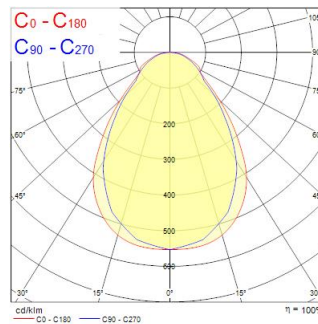

Technical Assets

Dimensions (mm)

Photometrics

0.5	0.76 0.66	E0° E15° E30°	790 1911 1997
1.0	1.52 1.39	E0° E15° E30°	1587 478 424
1.5	2.29 2.14	E0° E15° E30°	843 212 189
2.0	3.05 2.85	E0° E15° E30°	474 119 106
2.5	3.81 3.57	E0° E15° E30°	304 76 68
3.0	4.57 4.27	E0° E15° E30°	211 53 47

Distance [m] Cone diameter [m] Illuminance [lx]

— C0 - C180 (Half beam angle: 90.4°)
— C90 - C270 (Half beam angle: 74.6°)

START FLAT PANEL UGR19 600 4000K G2

Item No: 0047430

SYLVANIA

General data

Product name	START FLAT PANEL UGR19 600 4000K G2
Technology	LED
Housing	Aluminium
Mount	Ceiling recessed mounting
Environment	Interior
General application	Education, Office
Operating temperature range (°C)	-10°C...+40°C
Performance ambient temperature Tq (°C)	25
ETIM Class	EC002892
E-number FI	4274151
Warranty	5 years

Optical data

Fixture luminous flux (lm)	3400
Luminaire efficacy (lm/W)	103
Correlated colour temperature (k)	4000
Light colour	Neutral White
CRI (Ra)	80
Colour Variation Initial (SDCM)	SDCM3
Beam Angle (°)	90
Glare control	< 19
Photobiological Risk Group	RG0

Lifetime data

Lifespan L70 B50	50000
------------------	-------

Physical data

Housing colour	White
IP rating	IP40/20
IK rating	IK03
Diffuser finish	Prismatic
Diffuser material	PMMA Acrylic
Nominal Product Length (mm)	595
Nominal Product Width (mm)	595
Nominal Product Height (mm)	10.5
Weight (kg)	2.994