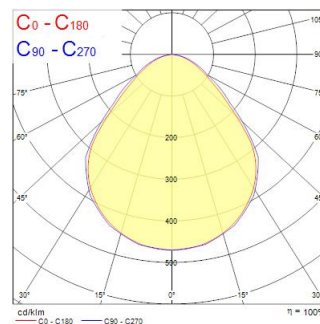

START PANEL UGR19 600 4000K G4

Item No: 0047785

SYLVANIA

LED back-lit recessed panel (low glare: UGR<19), 4000K Neutral White, 4300lm delivered from 36W, 119lm/W total system efficiency, energy efficient external driver included as standard, even distribution of light throughout fixture, long lifetime of 50,000 hours (L70), size (HxWxD) 596x596x65mm.

Technical Assets

Dimensions (mm)

Photometrics

Distance [m]	Cone diameter [m]	Beam diameter [m]	Beam angle [°]	Beam diameter [m]	Beam angle [°]	Beam diameter [m]	Beam angle [°]	Illuminance [lx]
0.5	1.04	0.88	48.2°	0.88	44.8°	0.88	41.4°	1044
1.0	2.09	1.76	48.2°	1.76	44.8°	1.76	41.4°	261
1.5	3.13	2.64	48.2°	2.64	44.8°	2.64	41.4°	110
2.0	4.17	3.52	48.2°	3.52	44.8°	3.52	41.4°	52
2.5	5.21	4.40	48.2°	4.40	44.8°	4.40	41.4°	31
3.0	6.25	5.28	48.2°	5.28	44.8°	5.28	41.4°	18

Distance [m] Cone diameter [m] Illuminance [lx]
 — C0 - C180 (Half beam angle: 89.9°)
 — C90 - C270 (Half beam angle: 52.4°)

START PANEL UGR19 600 4000K G4

Item No: 0047785

SYLVANIA

General data

Product name	START PANEL UGR19 600 4000K G4
Technology	LED
Housing	Steel
Mount	Ceiling recessed mounting
General application	Office, Hospitality, Retail, Education
Operating temperature range (°C)	0°C...+40°C
Performance ambient temperature Tq (°C)	25
ETIM Class	EC002892
E-number FI	4274199
Warranty	5 years

Optical data

Fixture luminous flux (lm)	4300
Luminaire efficacy (lm/W)	120
Correlated colour temperature (k)	4000
CRI (Ra)	80
Colour Variation Initial (SDCM)	SDCM6
Beam Angle (°)	90
Glare control	< 19
Photobiological Risk Group	RG0