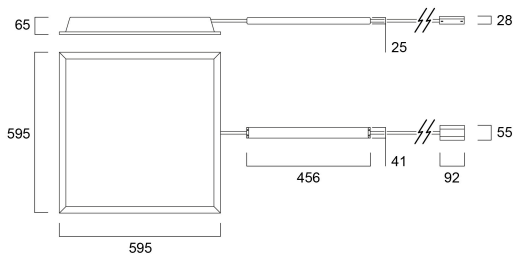

START PANEL UGR19 600 4000K G4

Item No: 0047785

SYLVANIA

LED back-lit recessed panel (low glare: UGR<19), 4000K Neutral White, 4300lm delivered from 36W, 119lm/W total system efficiency, energy efficient external driver included as standard, even distribution of light throughout fixture, long lifetime of 50,000 hours (L70), size (HxWxD) 596x596x65mm.

Technical Assets

Dimensions (mm)

Photometrics

Distance [m]	Cone diameter [m]	Beam diameter [m]	Beam angle [°]	Beam diameter [m]	Beam angle [°]	Beam diameter [m]	Beam angle [°]	Illuminance [lx]
0.5	1.04	0.88	48.2°	0.88	44.8°	0.88	41.4°	1044
1.0	2.09	1.76	48.2°	1.76	44.8°	1.76	41.4°	261
1.5	3.13	2.64	48.2°	2.64	44.8°	2.64	41.4°	110
2.0	4.17	3.52	48.2°	3.52	44.8°	3.52	41.4°	52
2.5	5.21	4.40	48.2°	4.40	44.8°	4.40	41.4°	31
3.0	6.25	5.28	48.2°	5.28	44.8°	5.28	41.4°	18

Distance [m] Cone diameter [m] Illuminance [lx]
 — C0 - C180 (Half beam angle: 89.9°)
 — C90 - C270 (Half beam angle: 52.4°)

START PANEL UGR19 600 4000K G4

Item No: 0047785

SYLVANIA

General data

Product name	START PANEL UGR19 600 4000K G4
Technology	LED
Housing	Steel
Mount	Ceiling recessed mounting
General application	Office, Hospitality, Retail, Education
Operating temperature range (°C)	0°C...+40°C
Performance ambient temperature Tq (°C)	25
ETIM Class	EC002892
E-number FI	4274199
Warranty	5 years

Packaging

Product EAN number	5410288477855
Packaging single length / height (cm)	63.0
Packaging single width (cm)	61.5
Packaging single depth (cm)	7.6
DUN14 (inner)	05410288477855
Units per outer package	1
Packaging outer length / height (cm)	63.0
Packaging outer width (cm)	61.5
Packaging outer depth (cm)	7.6