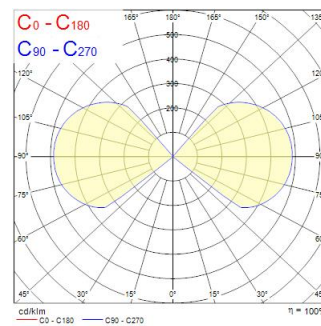

Photometrics