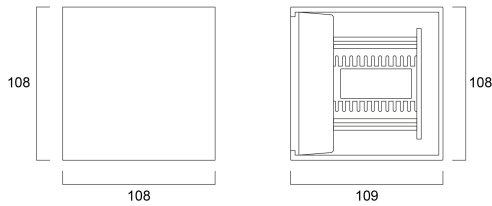

VELITE WALL ADJUST BK UP AND DOWN 3000K

Item No: 0047813

SYLVANIA

Adjustable surface wall up and down light luminaire, black aluminium, 290lm, 5W, 58lm/W, 3000K, Driver Current: 700mA, CRI:80+, 220-240V, IP54, IK05, 30.000 hrs (L70), 108x108x109mm

Technical Assets

Dimensions (mm)

Photometrics

VELITE WALL ADJUST BK UP AND DOWN 3000K

Item No: 0047813

SYLVANIA

General data

Product name	VELITE WALL ADJUST BK UP AND DOWN 3000K
Technology	LED
Housing	Aluminium
Mount	Wall surface mounted
Environment	External
General application	Residential & Consumer
Operating temperature range (°C)	-20°C...+45°C
Performance ambient temperature Tq (°C)	25
ETIM Class	EC002892
E-number FI	4579191
E-number SE	7703127
Warranty	3 years

Optical data

Fixture luminous flux (lm)	290
Luminaire efficacy (lm/W)	58
LOR (%)	100
Correlated colour temperature (k)	3000
Light colour	Warm White
CRI (Ra)	80
Colour Variation Initial (SDCM)	SDCM5
Adjustable chromaticity	N
Beam Angle (°)	94
Distribution type	Direct
Photobiological Risk Group	RG1

Lifetime data

Lifespan L70 B50	30000
Lifespan L80 B50	20000
Lifespan L90 B50	12000

Physical data

Housing colour	RAL 9005 - Jet black
IP rating	IP54
IK rating	IK05
Diffuser finish	Transparent
Diffuser material	Glass
Nominal Product Length (mm)	108
Nominal Product Width (mm)	108
Nominal Product Height (mm)	109
Weight (kg)	0.797