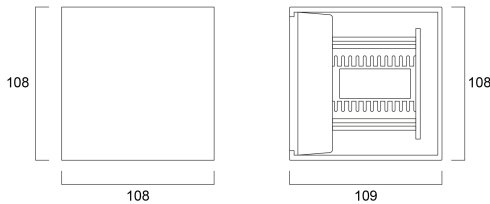

Technical Assets

Dimensions (mm)

Photometrics

General data

Product name	VELITE WALL ADJUSTABLE WHITE UP AND DOWN 3000K
Technology	LED
Housing	Aluminium
Mount	Wall surface mounted
Environment	External
General application	Residential & Consumer
Operating temperature range (°C)	-20°C...+45°C
ETIM Class	EC002892
E-number FI	4579192
E-number SE	7703128
Warranty	3 years

Optical data

Fixture luminous flux (lm)	290
Luminaire efficacy (lm/W)	58
LOR (%)	100
Correlated colour temperature (k)	3000
Light colour	Warm White
CRI (Ra)	80
Colour Variation Initial (SDCM)	SDCM5
Adjustable chromaticity	N
Beam Angle (°)	94
Distribution type	Direct
Photobiological Risk Group	RG1

Lifetime data

Lifespan L70 B50	30000
Lifespan L80 B50	20000
Lifespan L90 B50	12000

Physical data

Housing colour	RAL 9016 - Traffic white / Bezel
IP rating	IP54
IK rating	IK05
Diffuser finish	Transparent
Diffuser material	Glass
Nominal Product Length (mm)	108
Nominal Product Width (mm)	108
Nominal Product Height (mm)	109
Weight (kg)	0.803

Packaging

Product EAN number	5410288478142
Packaging single length / height (cm)	14.6
Packaging single width (cm)	14.6
Packaging single depth (cm)	14.6
DUN14 (inner)	15410288478149
Units per outer package	8
Packaging outer length / height (cm)	60.6
Packaging outer width (cm)	32.0
Packaging outer depth (cm)	16.9