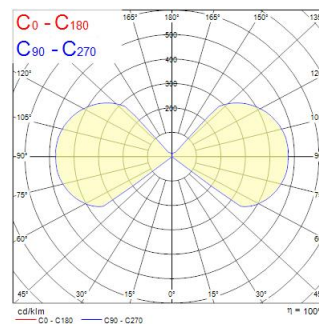

VELITE WALL ADJUSTABLE WHITE UP AND DOWN 3000K

Item No: 0047814

SYLVANIA

Adjustable surface wall up and down light luminaire, white aluminium, 290lm, 5W, 58lm/W, 3000K, Driver Current: 700mA, CRI:80+, 220-240V, IP54, IK05, 30.000 hrs (L70), 108x108x109mm

Technical Assets

Dimensions (mm)

Photometrics

General data

Product name	VELITE WALL ADJUSTABLE WHITE UP AND DOWN 3000K
Technology	LED
Housing	Aluminium
Mount	Wall surface mounted
Environment	External
General application	Residential & Consumer
Operating temperature range (°C)	-20°C...+45°C
ETIM Class	EC002892
E-number FI	4579192
E-number SE	7703128
Warranty	3 years

Optical data

Fixture luminous flux (lm)	290
Luminaire efficacy (lm/W)	58
LOR (%)	100
Correlated colour temperature (k)	3000
Light colour	Warm White
CRI (Ra)	80
Colour Variation Initial (SDCM)	SDCM5
Adjustable chromaticity	N
Beam Angle (°)	94
Distribution type	Direct
Photobiological Risk Group	RG1

Lifetime data

Lifespan L70 B50	30000
Lifespan L80 B50	20000
Lifespan L90 B50	12000

Physical data

Housing colour	RAL 9016 - Traffic white / Bezel
IP rating	IP54
IK rating	IK05
Diffuser finish	Transparent
Diffuser material	Glass
Nominal Product Length (mm)	108
Nominal Product Width (mm)	108
Nominal Product Height (mm)	109
Weight (kg)	0.803