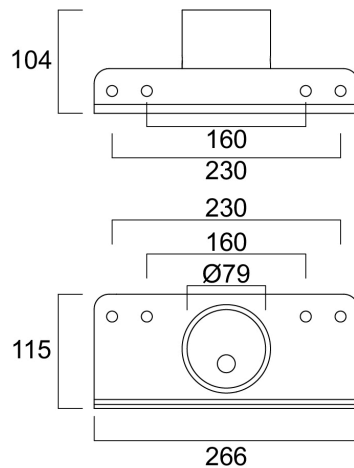

Start Flood / Kalani Post Top Adaptor 76mm

Item No: 0048218

SYLVANIA

Post top adaptor for 76mm diameter poles, compatible with 100/150/200/300W Start Flood IP66 and Kalani. Weight: 2.6kg.

Technical Assets

Dimensions (mm)

Photometrics

General data

| | |
|---------------------|--|
| Product name | Start Flood / Kalani Post Top Adaptor 76mm |
| Technology | Accessory |
| Accessory type | Mounting |
| General application | Logistics & Industry |
| ETIM Class | EC002557 |
| E-number FI | 4579470 |
| Warranty | 5 years |

Physical data

Weight (kg) | 2.6

Start Flood / Kalani Post Top Adaptor 76mm

Item No: 0048218

Packaging

| | |
|---------------------------------------|----------------|
| Product EAN number | 5410288482187 |
| Packaging single length / height (cm) | 28.0 |
| Packaging single width (cm) | 11.0 |
| Packaging single depth (cm) | 13.0 |
| DUN14 (inner) | 15410288482184 |
| Units per outer package | 3 |
| Packaging outer length / height (cm) | 34.0 |
| Packaging outer width (cm) | 29.0 |
| Packaging outer depth (cm) | 14.0 |