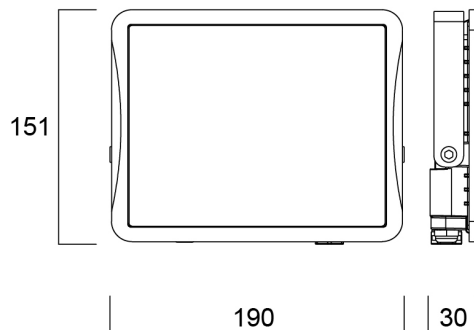

Start Flood Flat IP65 4650LM 830 Black

Item No: 0050117

SYLVANIA

The streamlined, durable, lightweight die-cast aluminium body makes Start Flood Flat a perfect choice for building facades, car parks, garages and construction areas. The product includes 1 m pre-wired stripped cable and fitting bracket for quick and easy installation and the universal mounting bracket allows wall or surface mounting with the possibility of vertical tilting. Black (RAL9017) housing, white reflector, 4650 lm, 45 W, 103 lm/W, 3000K, non dimmable, CRI>80, IP65, IK06, Class I, lifespan L70:B50: 90000 hrs, 151 x 190 x 30 mm (L x W x H). Weight: 0.74kg.

Technical Assets

Dimensions (mm)

Photometrics

Distance [m]	Cone diameter [m]	Beam diameter [m]	Beam diameter [ft]	Illuminance [lx]
0.5	1.54 1.51	0.77 0.755	2.53 2.48	1579 1583
1.0	3.08 3.01	1.54 1.51	5.06 4.96	789 791
1.5	4.62 4.52	2.31 2.26	7.59 7.44	526 528
2.0	6.16 6.02	3.08 3.01	10.12 9.94	394 396
2.5	7.70 7.53	3.85 3.76	12.65 12.42	314 316
3.0	9.24 9.03	4.62 4.51	15.18 14.91	261 263

Distance [m] Cone diameter [m] Illuminance [lx]
 — C0 - C180 (Half beam angle: 112.0°)
 — C90 - C270 (Half beam angle: 114.0°)

Start Flood Flat IP65 4650LM 830 Black

Item No: 0050117

SYLVANIA

General data

Packaging

Product EAN number	5410288501178
Packaging single length / height (cm)	20.5
Packaging single width (cm)	4.5
Packaging single depth (cm)	18.0
DUN14 (inner)	15410288501175
Units per outer package	6
Packaging outer length / height (cm)	30.0
Packaging outer width (cm)	20.2
Packaging outer depth (cm)	20.0