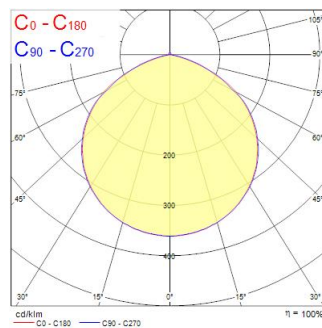

Technical Assets

Dimensions (mm)

Photometrics

Distance [m]	Cone diameter [m]	Beam diameter [m]	Beam diameter [ft]	Illuminance [lx]
0.5	1.54 1.51	0.77 0.755	2.53 2.48	1579 1583
1.0	3.08 3.01	1.54 1.51	5.06 4.96	789 791
1.5	4.62 4.52	2.31 2.26	7.59 7.44	526 528
2.0	6.16 6.02	3.08 3.01	10.12 9.94	394 396
2.5	7.70 7.53	3.85 3.76	12.65 12.42	314 316
3.0	9.24 9.03	4.62 4.51	15.18 14.91	261 263

Distance [m] Cone diameter [m] Illuminance [lx]
 — C0 - C180 (Half beam angle: 112.0°)
 — C90 - C270 (Half beam angle: 114.0°)

Start Flood Flat IP65 4650LM 830 Black

Item No: 0050117

SYLVANIA

General data

Optical data

Fixture luminous flux (lm)	4650
Luminaire efficacy (lm/W)	103
Correlated colour temperature (k)	3000
Light colour	Warm White
CRI (Ra)	80
Colour Variation Initial (SDCM)	SDCM5
Beam Angle (°)	110
Photobiological Risk Group	RG1