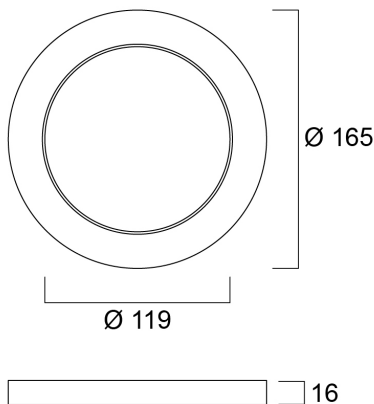

Black Bezel 165

Item No: 0053437

SYLVANIA

START

Black bezel as an optional accessory for START eco Downlight 5in1 (compatible SKUs of 0053412, 0053413). Can be attached to the product in a few seconds with the help of the magnetic design.

Technical Assets

Dimensions (mm)

Photometrics

General data

Product name	Black Bezel 165
Technology	Accessory
General application	Residential & Consumer
ETIM Class	EC002557
E-number FI	4278109
Warranty	3 years

Physical data

Nominal Product Length (mm)	165
Nominal Product Width (mm)	165
Nominal Product Height (mm)	16
Weight (kg)	0.085

Black Bezel 165

Item No: 0053437

Packaging

Product EAN number	5410288534374
Packaging single length / height (cm)	17.1
Packaging single width (cm)	17.1
Packaging single depth (cm)	2.0
DUN14 (inner)	15410288534371
Units per outer package	40
Packaging outer length / height (cm)	36.0
Packaging outer width (cm)	22.5
Packaging outer depth (cm)	36.0