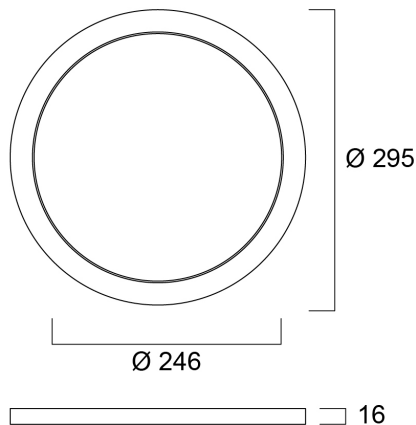

Black Bezel 295

Item No: 0053439

SYLVANIA

START

CE UK
CA

Black bezel as an optional accessory for START eco Downlight 5in1 (compatible SKUs of 0053415, 0053416). Can be attached to the product in a few seconds with the help of the magnetic design.

Technical Assets

Dimensions (mm)

Photometrics

General data

Product name	Black Bezel 295
Technology	Accessory
General application	Residential & Consumer
ETIM Class	EC002557
E-number FI	4278113
Warranty	3 years

Physical data

Nominal Product Height (mm)	16
Nominal Product Diameter (mm)	295
Weight (kg)	0.17

Black Bezel 295

Item No: 0053439

Packaging

Product EAN number	5410288534398
Packaging single length / height (cm)	29.9
Packaging single width (cm)	29.9
Packaging single depth (cm)	2.0
DUN14 (inner)	15410288534395
Units per outer package	10
Packaging outer length / height (cm)	31.5
Packaging outer width (cm)	22.5
Packaging outer depth (cm)	31.5