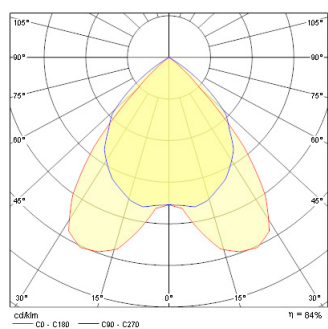

T16 SM 2x28W G5

Item No: 0054782

SYLVANIA

Technical Assets

Photometrics

Distance [m]	Cone diameter [m]	E0° E30° E60°	145 145
0.5	0.00	E0° E30° E60°	145 145
1.0	0.00	E0° E30° E60°	369 369
1.5	0.00	E0° E30° E60°	811 811
2.0	0.00	E0° E30° E60°	147 147
2.5	0.00	E0° E30° E60°	299 299
3.0	0.00	E0° E30° E60°	226 226

Distance [m] Cone diameter [m] Illuminance [lx]
C0 - C180 (Half beam angle: 0.0°)

T16 SM 2x28W G5

Item No: 0054782

SYLVANIA

General data

Product name	T16 SM 2x28W G5
Technology	Fluorescent
Housing	Steel
Mount	Ceiling surface mounting
Environment	Interior
General application	Education, Hospitality, Office, Retail
E-number FI	4273661
E-number Norway	3302921

Optical data

LOR (%)	84
Correlated colour temperature (k)	3000
Light colour	Warm White
Adjustable chromaticity	N
Distribution type	Direct

Electrical data

Light source included	0002766
Total power consumption (W)	56
Electrical protection	Class I
Control gear type	Electronic ballast
Control gear mounting	Integral
Energy Efficiency Class (A->G) of contained light source	F
Nominal Frequency (Hz)	50/60Hz

Physical data

Housing colour	White
IP rating	IP20
IK rating	IK07
Nominal Product Length (mm)	1305
Nominal Product Width (mm)	282
Nominal Product Height (mm)	52
Weight (kg)	3.96

Packaging

Product EAN number	5410288547824
Packaging single length / height (cm)	132.0
Packaging single width (cm)	6.5
Packaging single depth (cm)	30.0
DUN14 (inner)	05410288547824
Units per outer package	1
Packaging outer length / height (cm)	132.0
Packaging outer width (cm)	6.5
Packaging outer depth (cm)	30.0