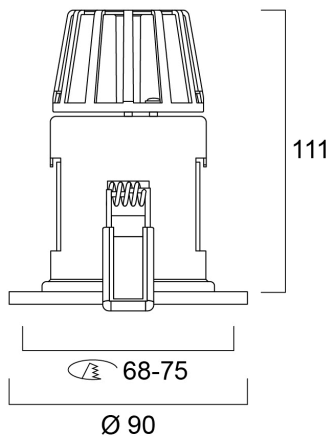

SYLFIRE LED FIXED 830 DIM WHITE DC

Item No: 0059821

SYLVANIA

START

IP65 from the front LED downlight, fire rated for 30, 60 and 90 minutes. 8W up to 620 lumen output.

Technical Assets

Dimensions (mm)

Photometrics

Distance [m]	Cone diameter [m]	Beam diameter [m]	Beam diameter [ft]	Illuminance [lx]
0.5	0.34	0.07	0.23'	4341
		0.09	0.29'	1769
1.0	0.68	0.14	0.46'	1035
		0.18	0.59'	421
1.5	1.03	0.21	0.69'	480
		0.27	0.89'	196
2.0	1.38	0.24	0.79'	289
		0.31	1.02'	110
2.5	1.72	0.26	0.85'	196
		0.34	1.12'	71
3.0	2.07	0.27	0.89'	115
		0.35	1.15'	48

Distance [m] Cone diameter [m] Illuminance [lx]
 C0 - C180 (Half beam angle: 38.0°)

SYLFIRE LED FIXED 830 DIM WHITE DC

Item No: 0059821

SYLVANIA

General data

Product name	SYLFIRE LED FIXED 830 DIM WHITE DC
Technology	LED
Housing	Aluminium
Mount	Ceiling recessed mounting
Environment	Indoor
General application	Residential & Consumer
Operating temperature range (°C)	-10°C...+45°C
Performance ambient temperature Tq (°C)	25
ETIM Class	EC001744
Warranty	5 years

Lifetime data

Lifespan L70 B50	50000
------------------	-------

Physical data

Housing colour	White
IP rating	IP65/20
IK rating	IK06
Diffuser finish	Opal
Diffuser material	PC Polycarbonate
Nominal Product Height (mm)	111
Nominal Product Diameter (mm)	90
Weight (kg)	0.433