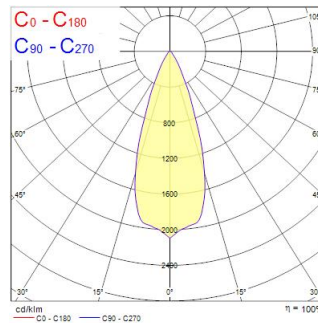

SYLFIRE LED FIXED 830 DIM WHITE DC

Item No: 0059821

SYLVANIA

START

IP65 from the front LED downlight, fire rated for 30, 60 and 90 minutes. 8W up to 620 lumen output.

Technical Assets

Dimensions (mm)

Photometrics

Distance [m]	Cone diameter [m]	Beam diameter [m]	Beam diameter [ft]	Illuminance [lx]
0.5	0.34	0.07	0.23'	4341
		0.09	0.29'	1769
1.0	0.68	0.14	0.46'	1035
		0.18	0.59'	421
1.5	1.03	0.21	0.69'	480
		0.27	0.89'	196
2.0	1.38	0.24	0.79'	289
		0.31	1.02'	110
2.5	1.72	0.26	0.85'	196
		0.34	1.12'	71
3.0	2.07	0.27	0.89'	115
		0.35	1.15'	48

Distance [m] Cone diameter [m] Illuminance [lx]
 C0 - C180 (Half beam angle: 38.0°)

SYLFIRE LED FIXED 830 DIM WHITE DC

Item No: 0059821

SYLVANIA

General data

Product name	SYLFIRE LED FIXED 830 DIM WHITE DC
Technology	LED
Housing	Aluminium
Mount	Ceiling recessed mounting
Environment	Indoor
General application	Residential & Consumer
Operating temperature range (°C)	-10°C...+45°C
Performance ambient temperature Tq (°C)	25
ETIM Class	EC001744
Warranty	5 years

Optical data

Fixture luminous flux (lm)	670
Luminaire efficacy (lm/W)	84
Correlated colour temperature (k)	3000
Colour Code	830
Light colour	Warm White
CRI (Ra)	80
Colour Variation Initial (SDCM)	SDCM6
Beam Angle (°)	40
Photobiological Risk Group	RG1
Lumen maintenance at end of nominal life (%)	70