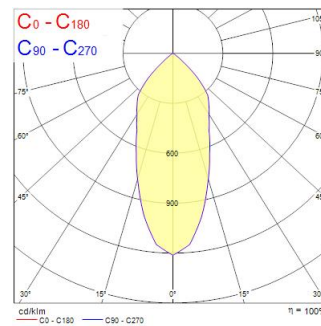

### Dimensions (mm)

### Photometrics

Distance [m]	Cone diameter [m]	Beam diameter [m]	Beam diameter [in]	Illuminance [lx]
0.5	0.38	15.0"	15.0"	1677
1.0	0.76	30.0"	30.0"	419
1.5	1.14	45.0"	45.0"	184
2.0	1.52	60.0"	60.0"	105
2.5	1.90	75.0"	75.0"	67
3.0	2.28	90.0"	90.0"	46

Distance [m] Cone diameter [m] Illuminance [lx]  
 — C0 - C180 (Half beam angle: 42.8°)