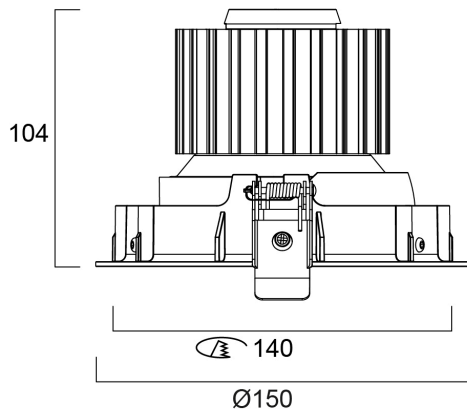

# EXPOSPOT 90 ADJUSTABLE HO RA90 4000K MB WHITE

Item No: 0060295

**SYLVANIA**

Integrated LED adjustable accent downlight, single head, ideal for retail and display applications, die-cast aluminium body, passive cooling, beam angle: 43°, optics: aluminium reflector and lens combination, colour temperature: 4000K neutral white, total system power: 35W, total fixture output: 3458lm, 99lm/W, LOR: 100%, colour rendering: Ra 90 typical, LED Chromacity: 3 step MacAdam ellipse, lifetime: 60,000 hours at 70% of the original output (L70B50), energy class: A++, A+, A, IR/UV free light source without heat radiation, operating voltage: 220-240V / 50-60Hz, electronic driver, non-dimmable, electrical protection: CLASS II, ingress protection rating: IP20, suitable for internal environment only, ceiling cut-out: 140mm, dimensions: 150x104mm, weight: 0.77kg.

### Dimensions (mm)

## Physical data

Housing colour	White
IP rating	IP20
IK rating	IK02
Nominal Product Width (mm)	150
Nominal Product Height (mm)	104
Weight (kg)	0.77
Recessed Depth (mm)	104

## Packaging

Product EAN number	5410288602950
Packaging single length / height (cm)	18.0
Packaging single width (cm)	18.0
Packaging single depth (cm)	16.0
DUN14 (inner)	05410288602950
Units per outer package	1
Packaging outer length / height (cm)	18.0
Packaging outer width (cm)	18.0
Packaging outer depth (cm)	16.0