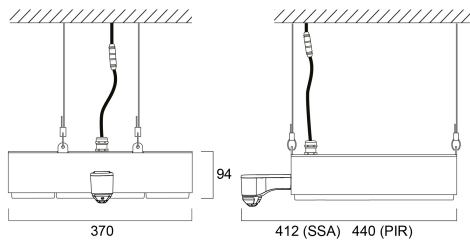

Technical Assets

Dimensions (mm)

Photometrics

Distance [m]	Cone diameter [m]	E10%	E10% [lx]	E10% [fc]	E10% [foot-c]
0.5	0.68	8745	16136	34.2°	18180
1.0	1.36	4373	8068	34.2°	9090
1.5	2.04	2915	5379	34.2°	5993
2.0	2.72	2187	4052	34.2°	4495
2.5	3.41	1750	3242	34.2°	3596
3.0	4.09	1463	2714	34.2°	2997

Distance [m] Cone diameter [m] Illuminance [lx]

— C0 - C180 (Half beam angle: 66.2°)
— C90 - C270 (Half beam angle: 66.6°)

KubiXx 4000K 19KLM WIDE SSA

Item No: 0062149

SYLVANIA

General data

Product name	KubiXx 4000K 19KLM WIDE SSA
Technology	LED
Cap/Base	N/A
Housing	Steel
Mount	Suspended
Built in presence detector	SYLSMART_SSS_PIR
Fixture rating	Enclosed
General application	Logistics & Industry
Operating temperature range (°C)	-40°C...+50°C
ETIM Class	EC001716
Warranty	5 years

Lifetime data

Lifespan L70 B50	120000
Lifespan L80 B20	95000
Lifespan L90 B10	45000

KubiXx 4000K 19KLM WIDE SSA

Item No: 0062149

Physical data

Housing colour	Grey
IP rating	IP65
IK rating	IK06
Diffuser material	PC Polycarbonate
Reflector finish	Not Applicable
Nominal Product Length (mm)	412
Nominal Product Width (mm)	370
Nominal Product Height (mm)	94
Weight (kg)	4.9

Packaging

Product EAN number	5410288621494
Packaging single length / height (cm)	48.0
Packaging single width (cm)	41.0
Packaging single depth (cm)	26.0
DUN14 (inner)	05410288621494
Units per outer package	1
Packaging outer length / height (cm)	48.0
Packaging outer width (cm)	41.0
Packaging outer depth (cm)	26.0