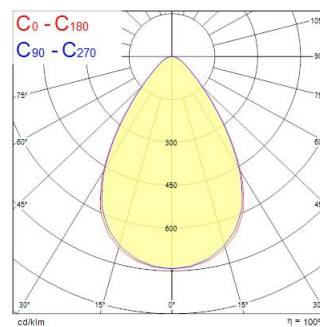

Technical Assets

Dimensions (mm)

Photometrics

Distance [m]	Cone diameter [m]	E10%	E10% [lx]	E10% [fc]	E10% [foot-c]
0.5	0.68	8745	16136	34.2°	18180
1.0	1.36	4373	8068	34.2°	9090
1.5	2.04	2915	5379	34.2°	5993
2.0	2.72	2187	4052	34.2°	4495
2.5	3.41	1750	3242	34.2°	3596
3.0	4.09	1463	2714	34.2°	2997

Distance [m] Cone diameter [m] Illuminance [lx]

— C0 - C180 (Half beam angle: 66.2°)
— C90 - C270 (Half beam angle: 66.6°)

KubiXx 4000K 19KLM WIDE SSA

Item No: 0062149

SYLVANIA

General data

Product name	KubiXx 4000K 19KLM WIDE SSA
Technology	LED
Cap/Base	N/A
Housing	Steel
Mount	Suspended
Built in presence detector	SYLSMART_SSS_PIR
Fixture rating	Enclosed
General application	Logistics & Industry
Operating temperature range (°C)	-40°C...+50°C
ETIM Class	EC001716
Warranty	5 years

Lifetime data

Lifespan L70 B50	120000
Lifespan L80 B20	95000
Lifespan L90 B10	45000

KubiXx 4000K 19KLM WIDE SSA

Item No: 0062149

Physical data

Housing colour	Grey
IP rating	IP65
IK rating	IK06
Diffuser material	PC Polycarbonate
Reflector finish	Not Applicable
Nominal Product Length (mm)	412
Nominal Product Width (mm)	370
Nominal Product Height (mm)	94
Weight (kg)	4.9