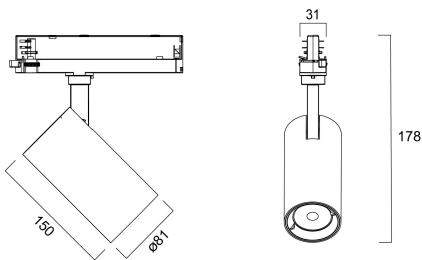

Technical Assets

Dimensions (mm)

Photometrics

Distance [m]	Cone diameter [m]	Illuminance [lx]
0.5	0.21	8100
	0.22	3703
		2857
1.0	0.42	1598
	0.44	743
		740
1.5	0.63	706
	0.66	354
		331
2.0	0.84	399
	0.87	195
		193
2.5	1.05	257
	1.09	139
		132
3.0	1.26	172
	1.31	95
		88

Distance [m] Cone diameter [m] Illuminance [lx]

— C0 - C180 (Half beam angle: 24.6°)
 — C90 - C270 (Half beam angle: 23.8°)

Pixo Medium 3680lm 940 NB MB WB SSA01D White

Item No: 0062399

SYLVANIA

General data

Packaging

Product EAN number	5410288623993
Packaging single length / height (cm)	20.0
Packaging single width (cm)	25.0
Packaging single depth (cm)	20.0
DUN14 (inner)	05410288623993
Units per outer package	1
Packaging outer length / height (cm)	20.0
Packaging outer width (cm)	25.0
Packaging outer depth (cm)	20.0