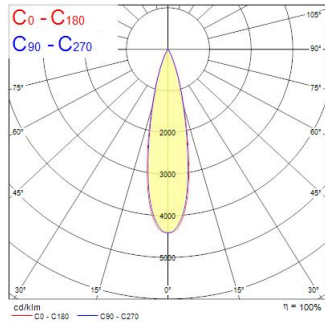

Technical Assets

Dimensions (mm)

Photometrics

Distance [m]	Cone diameter [m]	Illuminance [lx]
0.5	0.21	8100
	0.22	3703
		2857
1.0	0.42	1598
	0.44	743
		740
1.5	0.63	706
	0.66	354
		331
2.0	0.84	399
	0.87	195
		193
2.5	1.05	257
	1.09	139
		132
3.0	1.26	172
	1.31	95
		88

Distance [m] Cone diameter [m] Illuminance [lx]

— C0 - C180 (Half beam angle: 24.6°)
 — C90 - C270 (Half beam angle: 23.8°)

Pixo Medium 3680lm 940 NB MB WB SSA01D White

Item No: 0062399

SYLVANIA

General data

Optical data

Fixture luminous flux (lm)	3680
Luminaire efficacy (lm/W)	115
Correlated colour temperature (k)	4000
Light colour	Neutral White
CRI (Ra)	90
Colour Variation Initial (SDCM)	SDCM3
Distribution type	Symmetric
Photobiological Risk Group	RG1