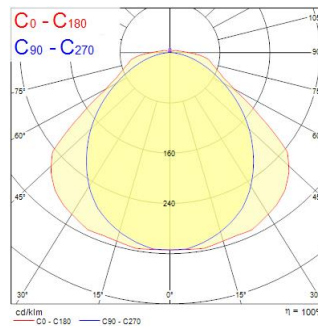

Technical Assets

Dimensions (mm)

Photometrics

Distance [m]	Cone diameter [m]	Beam diameter [m]	Illuminance [lx]
0.5	1.17 1.52	0.71 0.90	1734 230
1.0	2.35 3.03	1.42 1.80	433 59
1.5	3.52 4.55	2.13 2.70	190 28
2.0	4.70 6.07	2.84 3.60	105 9
2.5	5.87 7.56	3.55 4.50	69 6
3.0	7.05 9.10	4.26 5.40	45 4

Distance [m] Cone diameter [m] Illuminance [lx]
 — C0 - C180 (Half beam angle: 113.2°)
 — C90 - C270 (Half beam angle: 56.2°)

START Waterproof Twin 600 IP65 1400lm 840

Item No: 0067941

SYLVANIA

General data