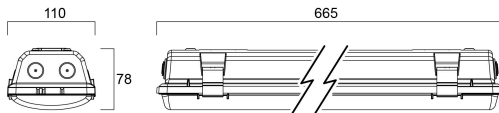

START Waterproof Twin 600 IP65 1400lm 840

Item No: 0067941

SYLVANIA

Start Waterproof, integrated LED weatherproof luminaire, with UV stabilized flat diffuser and linear prisms designed to achieve uniform lit appearance, optimise light output and to reduce glare, 301 stainless steel diffuser clips and fixing brackets for surface mounting. GRP housing, Polycarbonate diffuser, 1400 lm, 12 W, 117 lm/W, 4000 K, drive current 350 mA, non dimmable, CRI80, IP65, IK08, Class I, nominal average lifetime (h): 50000, 665 mm x 110 mm x 78 mm, energy class: A++ A+ A, D-mark

Technical Assets

Dimensions (mm)

Photometrics

Distance [m]	Cone diameter [m]	Beam diameter [m]	Illuminance [lx]
0.5	1.17 1.52	0.71 0.90	1734 230
1.0	2.35 3.03	1.42 1.80	433 59
1.5	3.52 4.55	2.13 2.70	190 28
2.0	4.70 6.07	2.84 3.60	105 9
2.5	5.87 7.56	3.55 4.50	69 6
3.0	7.05 9.10	4.26 5.40	45 4

Distance [m] Cone diameter [m] Illuminance [lx]
 — C0 - C180 (Half beam angle: 113.2°)
 — C90 - C270 (Half beam angle: 56.2°)

START Waterproof Twin 600 IP65 1400lm 840

Item No: 0067941

SYLVANIA

General data

Packaging

Product EAN number	5410288679419
Packaging single length / height (cm)	77.5
Packaging single width (cm)	11.6
Packaging single depth (cm)	8.4
DUN14 (inner)	05410288679419
Units per outer package	1
Packaging outer length / height (cm)	77.5
Packaging outer width (cm)	11.6
Packaging outer depth (cm)	8.4