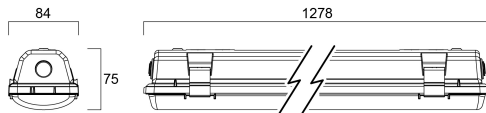

START Waterproof Single 1200 IP65 2800lm 840

Item No: 0067947

SYLVANIA

Start Waterproof, integrated LED weatherproof luminaire, with UV stabilized flat diffuser and linear prisms designed to achieve uniform lit appearance, optimise light output and to reduce glare, 301 stainless steel diffuser clips and fixing brackets for surface mounting. Polycarbonate housing, Polycarbonate diffuser, 2750 lm, 22 W, 125 lm/W, 4000 K, drive current 350 mA, Non dimmable, CRI80, IP65, IK08, Class I, nominal average life (h):50000, 1278 mm x 84 mm x 75 mm ,energy class: A++ A+ A, D-mark

Technical Assets

Dimensions (mm)

Photometrics

Distance [m]	Cone diameter [m]	Beam diameter [m]	Beam diameter [m]	Illuminance [lx]
0.5	1.40	0.70	0.70	2700
	1.25	E/C90	E/C90	380
		E/C90	E/C90	480
1.0	2.80	0.70	0.70	600
	2.51	E/C90	E/C90	80
		E/C90	E/C90	114
1.5	4.21	0.70	0.70	412
	3.76	E/C90	E/C90	29
		E/C90	E/C90	31
2.0	5.61	0.70	0.70	232
	5.01	E/C90	E/C90	18
		E/C90	E/C90	21
2.5	7.01	0.70	0.70	148
	6.26	E/C90	E/C90	16
		E/C90	E/C90	18
3.0	8.41	0.70	0.70	103
	7.52	E/C90	E/C90	15
		E/C90	E/C90	13

Packaging

Product EAN number	5410288679471
Packaging single length / height (cm)	137.2
Packaging single width (cm)	8.8
Packaging single depth (cm)	8.4
DUN14 (inner)	05410288679471
Units per outer package	1
Packaging outer length / height (cm)	137.2
Packaging outer width (cm)	8.8
Packaging outer depth (cm)	8.4