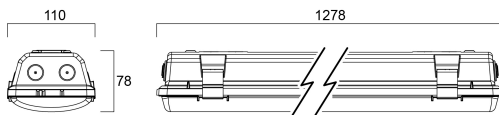

START Waterproof Twin 1200 IP65 DALI 4800lm 840

Item No: 0067952

Start Waterproof, integrated LED weatherproof luminaire, with UV stabilized flat diffuser and linear prisms designed to achieve uniform lit appearance, optimise light output and to reduce glare, 301 stainless steel diffuser clips and fixing brackets for surface mounting. Polycarbonate housing, Polycarbonate diffuser, 4800 lm, 38 W, 126 lm/W, 4000 K, drive current 1050 mA, DALI dimmable, CRI80, IP65, IK08, Class I, nominal average life (h):50000, 1278 mm x 110 mm x 78 mm ,energy class: A++ A+ A, D-mark

Technical Assets

Dimensions (mm)

Photometrics

Distance [m]	Cone diameter [m]	Beam diameter [m]	Beam diameter [m]	Illuminance [lx]
0.5	1.20 1.46	0.07 0.08	0.07 0.08	5431 500
1.0	2.41 2.91	0.14 0.16	0.14 0.16	1858 270
1.5	3.61 4.37	0.21 0.24	0.21 0.24	715 90
2.0	4.82 5.82	0.28 0.32	0.28 0.32	422 19
2.5	6.02 7.28	0.35 0.40	0.35 0.40	267 23
3.0	7.23 8.73	0.42 0.48	0.42 0.48	179 16

Distance [m] Cone diameter [m] Illuminance [lx]
 — C0 - C180 (Half beam angle: 111.0°)
 — C90 - C270 (Half beam angle: 100.0°)

START Waterproof Twin 1200 IP65 DALI 4800lm 840

Item No: 0067952

SYLVANIA

General data

Packaging

Product EAN number	5410288679525
Packaging single length / height (cm)	137.2
Packaging single width (cm)	11.6
Packaging single depth (cm)	8.4
DUN14 (inner)	05410288679525
Units per outer package	1
Packaging outer length / height (cm)	137.2
Packaging outer width (cm)	11.6
Packaging outer depth (cm)	8.4