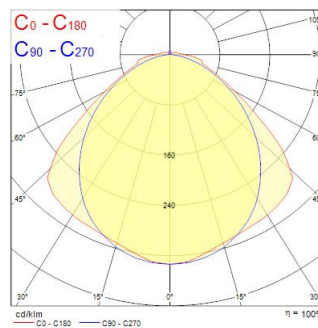

Technical Assets

Dimensions (mm)

Photometrics

Distance [m]	Cone diameter [m]	Beam diameter [m]	Beam diameter [m]	Illuminance [lx]
0.5	1.20 1.46	0.07 0.08	0.07 0.08	5431 500
1.0	2.41 2.91	0.14 0.16	0.14 0.16	1858 270
1.5	3.61 4.37	0.21 0.24	0.21 0.24	715 90
2.0	4.82 5.82	0.28 0.32	0.28 0.32	422 19
2.5	6.02 7.28	0.35 0.40	0.35 0.40	267 23
3.0	7.23 8.73	0.42 0.48	0.42 0.48	179 16

Distance [m] Cone diameter [m] Illuminance [lx]
 — C0 - C180 (Half beam angle: 111.0°)
 — C90 - C270 (Half beam angle: 100.0°)

START Waterproof Twin 1200 IP65 DALI 4800lm 840

Item No: 0067952

SYLVANIA

General data