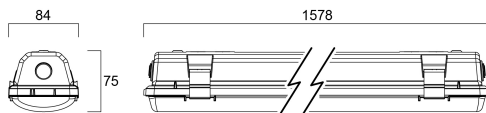

# START Waterproof Single 1500 IP65 MW 4000lm 840

Item No: 0067957

**SYLVANIA**

Start Waterproof, integrated LED weatherproof luminaire, with UV stabilized flat diffuser and linear prisms designed to achieve uniform lit appearance, optimise light output and to reduce glare, 301 stainless steel diffuser clips and fixing brackets for surface mounting. Polycarbonate housing, Polycarbonate diffuser, 3950lm, 36W, 110lm/W, 4000K, drive current 1050mA, MW On/Off, CRI80, IP65, IK08, Class I, nominal average life (h):50000, 1578mm x 84mm x 75mm ,energy class: A++ A+ A, D-mark

### Dimensions (mm)

## Physical data

Housing colour	Grey
IP rating	IP65
IK rating	IK08
Diffuser finish	Transparent
Diffuser material	PC Polycarbonate
Nominal Product Length (mm)	1578
Nominal Product Width (mm)	84
Nominal Product Height (mm)	75
Weight (kg)	2.08

## Packaging

Product EAN number	5410288679570
Packaging single length / height (cm)	167.2
Packaging single width (cm)	8.8
Packaging single depth (cm)	8.4
DUN14 (inner)	05410288679570
Units per outer package	1
Packaging outer length / height (cm)	167.2
Packaging outer width (cm)	8.8
Packaging outer depth (cm)	8.4