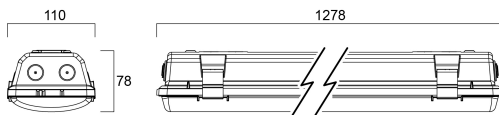

START Waterproof Twin 1200 IP65 4800lm 865

Item No: 0067964

SYLVANIA

Start Waterproof, integrated LED weatherproof luminaire, with UV stabilized flat diffuser and linear prisms designed to achieve uniform lit appearance, optimise light output and to reduce glare, 301 stainless steel diffuser clips and fixing brackets for surface mounting. Polycarbonate housing, Polycarbonate diffuser, 4800 lm, 40 W, 127 lm/W, 6500 K, drive current 1050 mA, non dimmable, CRI80, IP65, IK08, Class I, nominal average lifetime (h): 50000, 1278 mm x 110 mm x 78 mm, energy class: A++ A+ A, D-mark

Technical Assets

Dimensions (mm)

Photometrics

Distance [m]	Cone diameter [m]	Beam diameter [m]	Illuminance [lx]
0.5	1.20 1.46	0.07 0.08 0.09	6401 530 554
1.0	2.41 2.91	0.07 0.08 0.09	1608 210 136
1.5	3.61 4.37	0.07 0.08 0.09	715 93 61
2.0	4.82 5.82	0.07 0.08 0.09	422 113 51
2.5	6.02 7.28	0.07 0.08 0.09	267 84 33
3.0	7.23 8.73	0.07 0.08 0.09	179 53 16

Distance [m] Cone diameter [m] Illuminance [lx]
 — C0 - C180 (Half beam angle: 111.0°)
 — C90 - C270 (Half beam angle: 100.0°)

START Waterproof Twin 1200 IP65 4800lm 865

Item No: 0067964

SYLVANIA

General data

Packaging

Product EAN number	5410288679648
Packaging single length / height (cm)	137.2
Packaging single width (cm)	11.6
Packaging single depth (cm)	8.4
DUN14 (inner)	05410288679648
Units per outer package	1
Packaging outer length / height (cm)	137.2
Packaging outer width (cm)	11.6
Packaging outer depth (cm)	8.4