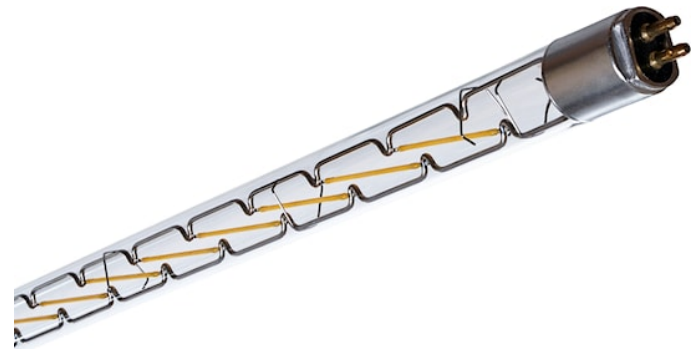

LED Helios T5-1449mm Clear 930

Item No: 0085521

SYLVANIA

SpecialITE®

- Helios is an entirely new class of linear LED light source with exceptionally high system performance, - Outstanding operative efficacy of 180lm/w, - omnidirectional 360degree radiation, - More uniform surface luminance, - Consistent lumen output and colour temperature, - Hermetically closed tubes, - no escape of silicone vapour from LED's which can disrupt industrial processes, - No entry of sulphur or other LED damaging gases, - Remote driver allows full dimming and controllability, - Can tolerate high ambient temperatures >50 degrees Celsius

Technical Assets

Dimensions (mm)

G5

Photometrics

LED Helios T5-1449mm Clear 930

Item No: 0085521

SYLVANIA

General data

Product name	LED Helios T5-1449mm Clear 930
Technology	LED
Lamp shape	Linear
Cap/Base	G5
Lamp finish	Clear
Built in presence detector	NONE
General application	Education, Hospitality, Museums & Galleries, Office, Residential & Consumer, SPG
Virtual assistant compatibility	N/A
ETIM Class	EC001959
Warranty	5 years