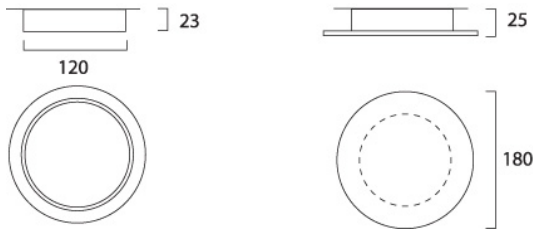

ASCENT 100 II ASYMMETRICAL IP44 LENS 120

Item No: 2028045

Concord

ASCENT 100 II ASYMMETRICAL IP44 LENS 120

Technical Assets

Dimensions (mm)

13/18/26w

Photometrics

Optical data

Adjustable chromaticity | N

Physical data

IP rating	IP44
Weight (kg)	0.06

Packaging

Product EAN number	5025768280452
Packaging single length / height (cm)	15.0
Packaging single width (cm)	15.0
Packaging single depth (cm)	5.0
DUN14 (inner)	05025768280452
Units per outer package	1
Packaging outer length / height (cm)	15.0
Packaging outer width (cm)	15.0
Packaging outer depth (cm)	5.0