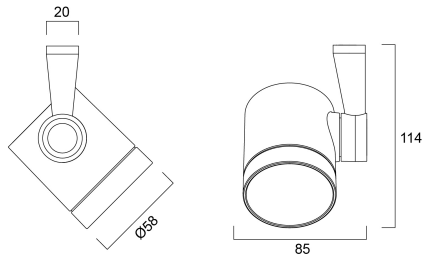

BEACON ES50 S/C BLACK 240V

Item No: 2041881

Concord

Technical Assets

Dimensions (mm)

Photometrics

Distance [m]	Cone diameter [m]	Beam diameter [m]	Illuminance [lx]
0.5	0.22	0.22	530
1.0	0.45	0.45	131
1.5	0.67	0.67	87
2.0	0.89	0.89	65
2.5	1.12	1.12	51
3.0	1.34	1.34	41

Distance [m] Cone diameter [m] Beam diameter [m] Illuminance [lx]
 CO - C180 (Half beam angle: 25.2°)

BEACON ES50 S/C BLACK 240V

Item No: 2041881

Concord

General data

Product name	BEACON ES50 S/C BLACK 240V
Technology	Light Source Not Integrated
Housing	Aluminium
Mount	Track mounting
Environment	Interior
General application	Hospitality, Museums & Galleries, Retail
ETIM Class	EC001744
E-number FI	4276123
E-number SE	7416259
E-number Norway	3223667
Warranty	5 years

Physical data

Housing colour	Black
IP rating	IP20
Nominal Product Width (mm)	85
Nominal Product Height (mm)	114
Nominal Product Diameter (mm)	58
Max. Lamp Diameter (mm) - D	58
Weight (kg)	0.31

Packaging

Product EAN number	5025768418817
Packaging single length / height (cm)	17.5
Packaging single width (cm)	15.0
Packaging single depth (cm)	17.5
Units per outer package	1
Packaging outer length / height (cm)	17.5
Packaging outer width (cm)	15.0
Packaging outer depth (cm)	17.5