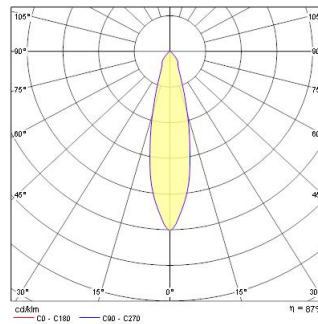

BEACON ES50 S/C BLACK 240V

Item No: 2041881

Concord

Technical Assets

Dimensions (mm)

Photometrics

Distance [m]	Cone diameter [m]	Beam diameter [m]	Illuminance [lx]
0.5	0.22	0.22	530
1.0	0.45	0.45	131
1.5	0.67	0.67	87
2.0	0.89	0.89	65
2.5	1.12	1.12	51
3.0	1.34	1.34	41

Distance [m] Cone diameter [m] Beam diameter [m] Illuminance [lx]
 CO - C180 (Half beam angle: 25.2°)

BEACON ES50 S/C BLACK 240V

Item No: 2041881

Concord

General data

Product name	BEACON ES50 S/C BLACK 240V
Technology	Light Source Not Integrated
Housing	Aluminium
Mount	Track mounting
Environment	Interior
General application	Hospitality, Museums & Galleries, Retail
ETIM Class	EC001744
E-number FI	4276123
E-number SE	7416259
E-number Norway	3223667
Warranty	5 years

Optical data

LOR (%)	87
Light colour	N/A
Adjustable chromaticity	N
Beam Angle (°)	25
Distribution type	Adjustable

Electrical data

Light source included	Fixture without Lightsource
Primary Supply/Product voltage - min (V)	220
Primary Supply/Product voltage - max (V)	240
Electrical protection	Class I

Physical data

Housing colour	Black
IP rating	IP20
Nominal Product Width (mm)	85
Nominal Product Height (mm)	114
Nominal Product Diameter (mm)	58
Max. Lamp Diameter (mm) - D	58
Weight (kg)	0.31

Packaging