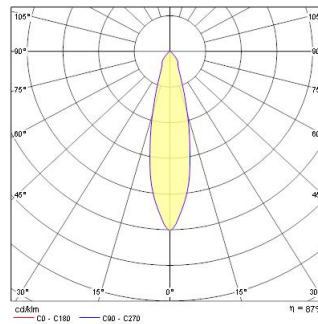

### Dimensions (mm)

### Photometrics

Distance [m]	Cone diameter [m]	Beam diameter [m]	Illuminance [lx]
0.5	0.22	0.22	830
1.0	0.45	0.45	415
1.5	0.67	0.67	277
2.0	0.90	0.90	207
2.5	1.12	1.12	151
3.0	1.34	1.34	110

Distance [m] Cone diameter [m] Illuminance [lx]  
C0 - C180 (Half beam angle: 25.2°)

## Physical data

Housing colour	Black
IP rating	IP20
Nominal Product Width (mm)	85
Nominal Product Height (mm)	114
Nominal Product Diameter (mm)	58
Max. Lamp Diameter (mm) - D	58
Weight (kg)	0.31