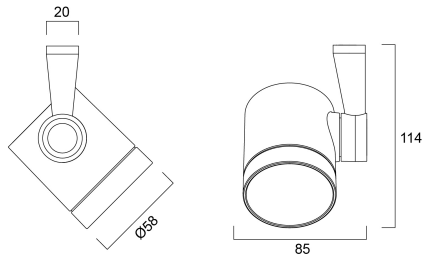

### Dimensions (mm)

### Photometrics

Distance [m]	Cone diameter [m]	Beam diameter [m]	Illuminance [lx]
0.5	0.22	0.22	830
1.0	0.45	0.45	415
1.5	0.67	0.67	277
2.0	0.90	0.90	207
2.5	1.12	1.12	151
3.0	1.34	1.34	110

Distance [m] Cone diameter [m] Illuminance [lx]  
C0 - C180 (Half beam angle: 25.2°)

## Physical data

Housing colour	Black
IP rating	IP20
Nominal Product Width (mm)	85
Nominal Product Height (mm)	114
Nominal Product Diameter (mm)	58
Max. Lamp Diameter (mm) - D	58
Weight (kg)	0.31

## Packaging

Product EAN number	5025768418848
Packaging single length / height (cm)	17.5
Packaging single width (cm)	15.0
Packaging single depth (cm)	17.5
Units per outer package	1
Packaging outer length / height (cm)	17.5
Packaging outer width (cm)	15.0
Packaging outer depth (cm)	17.5