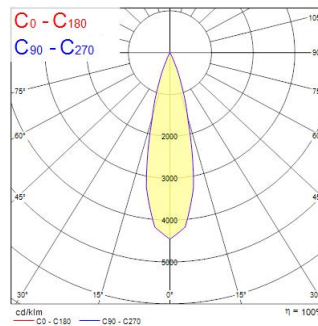

Technical Assets

Dimensions (mm)

Photometrics