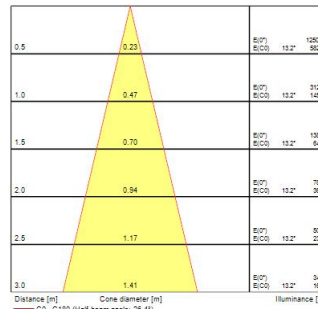

Technical Assets

Dimensions (mm)

Photometrics