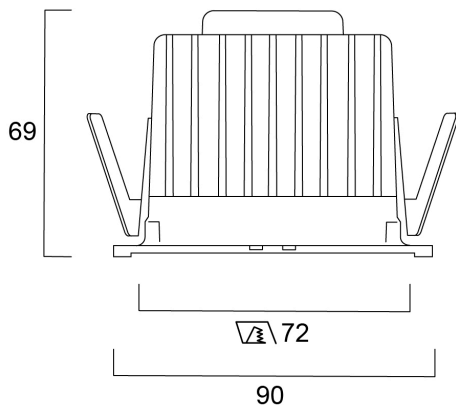

### Dimensions (mm)

Distance [m]    Cone diameter [m]    Illuminance [lx]  
C0 - C180 (Half beam angle: 40.0°)

### Physical data

Housing colour	Aluminium
IP rating	IP20
IK rating	IK02
Reflector finish	Not Applicable
Nominal Product Width (mm)	72
Nominal Product Height (mm)	64
Recessed Depth (mm)	64

### Packaging

Product EAN number	5025768563425
Packaging single length / height (cm)	17.5
Packaging single width (cm)	17.5
Packaging single depth (cm)	15.0
DUN14 (inner)	05025768563425
Units per outer package	1
Packaging outer length / height (cm)	17.5
Packaging outer width (cm)	17.5
Packaging outer depth (cm)	15.0