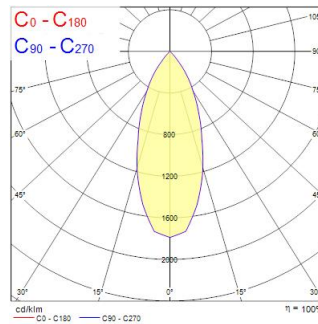

### Dimensions (mm)

### Photometrics

Distance [m]	Cone diameter [m]	Beam diameter [m]	Beam angle [°]	Illuminance [lx]
0.5	0.36	0.36	20°	818 330
1.0	0.72	0.72	20°	204 82
1.5	1.08	1.08	20°	90 37
2.0	1.44	1.44	20°	51 21
2.5	1.80	1.80	20°	32 13
3.0	2.16	2.16	20°	22 9

Distance [m]    Cone diameter [m]    Illuminance [lx]  
C0 - C180 (Half beam angle: 40.0°)