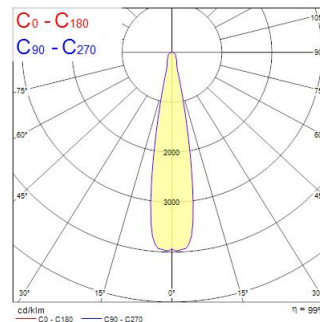

Technical Assets

Dimensions (mm)

Photometrics

Distance [m]	Cone diameter [m]	Beam diameter [m]	Beam diameter [m]	Illuminance [lx]
0.5	0.16	Ø171	10.3"	8549
		Ø129	10.3"	3364
1.0	0.36	Ø171	10.3"	1711
		Ø129	10.3"	858
1.5	0.55	Ø171	10.3"	768
		Ø129	10.3"	376
2.0	0.73	Ø171	10.3"	627
		Ø129	10.3"	294
2.5	0.91	Ø171	10.3"	502
		Ø129	10.3"	234
3.0	1.09	Ø171	10.3"	392
		Ø129	10.3"	182

Distance [m] Cone diameter [m] Illuminance [lx]
 — C0 - C180 (Half beam angle: 20.6°)

Beacon XXL NB HO 3000K L3 Black

Item No: 2059307

Concord

General data

Product name	Beacon XXL NB HO 3000K L3 Black
Technology	LED
Cap/Base	N/A
Housing	Aluminium
Mount	Track mounting
Environment	Internal
General application	Retail
Performance ambient temperature Tq (°C)	25
ETIM Class	EC001744
E-number FI	4278853
E-number SE	7401267
Warranty	5 years

Optical data

Fixture luminous flux (lm)	4351
Luminaire efficacy (lm/W)	90.65
LOR (%)	100
Correlated colour temperature (k)	3000
Light colour	Warm White
CRI (Ra)	85
Colour Consistency (SDCM)	3
Adjustable chromaticity	N
Beam Angle (°)	21
Photobiological Risk Group	RG1