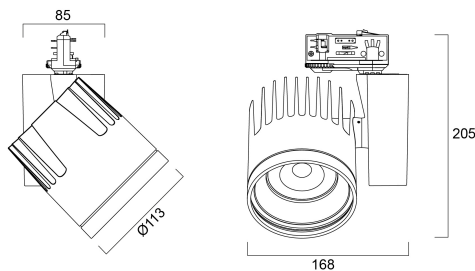

Beacon XXL NB HO 3000K L3 Black

Item No: 2059307

Concord

2059307 BEACON XXL NB HO 3K L3 BLK Integrated LED spotlight, black RAL 9005, compact and minimalist design, ideal for double height spaces, retail and display applications, die-cast aluminium body, passive cooling heatsink, beam angle: 21° narrow beam, optics: Fresnel lens for controlled beam, colour temperature: 3000K warm white, total system power: 48W, total fixture output: 4351lm, luminaire efficacy: 91lm/W, LOR: 100%, colour rendering: Ra 85 typical, LED Chromacity: 3 step MacAdam ellipse, IR/UV free light source without heat radiation, operating voltage: 220-240V / 50-60Hz, drive current: 1200mA, electronic driver, non-dimmable, switched only, power factor: 0.98 electrical protection: CLASS I, 3-circuit track Adaptor, compatible with OneTrack, Global Trac, and Concord Lytespan 3 track (for detailed information please check the compatibility list), protection rating: IP20, suitable for internal environment only, horizontal rotation: 355°, vertical tilt: 90°, lockable positioning using allen key, dimensions Ø113x168x205mm

Technical Assets

Dimensions (mm)

Photometrics

Distance [m]	Cone diameter [m]	Beam diameter [m]	Beam diameter [m]	Illuminance [lx]
0.5	0.16	Ø171	10.3"	8549
		Ø129	10.3"	3364
1.0	0.36	Ø171	10.3"	1711
		Ø129	10.3"	858
1.5	0.55	Ø171	10.3"	768
		Ø129	10.3"	376
2.0	0.73	Ø171	10.3"	627
		Ø129	10.3"	294
2.5	0.91	Ø171	10.3"	502
		Ø129	10.3"	234
3.0	1.09	Ø171	10.3"	392
		Ø129	10.3"	182

Distance [m] Cone diameter [m] Illuminance [lx]
 — C0 - C180 (Half beam angle: 20.6°)

Beacon XXL NB HO 3000K L3 Black

Item No: 2059307

Concord

General data

Product name	Beacon XXL NB HO 3000K L3 Black
Technology	LED
Cap/Base	N/A
Housing	Aluminium
Mount	Track mounting
Environment	Internal
General application	Retail
Performance ambient temperature Tq (°C)	25
ETIM Class	EC001744
E-number FI	4278853
E-number SE	7401267
Warranty	5 years