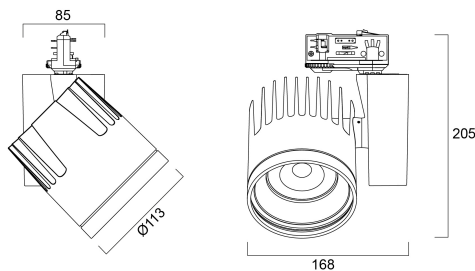

Beacon XXL MB HO 3000K L3 Black

Item No: 2059311

Concord

2059311 BEACON XXL MB HO 3K L3 BLK Integrated LED spotlight, black RAL 9005, compact and minimalist design, ideal for double height spaces, retail and display applications, die-cast aluminium body, passive cooling heatsink, beam angle: 50° medium beam, optics: Silicone lens for controlled beam, colour temperature: 3000K warm white, total system power: 48W, total fixture output: 4269lm, luminaire efficacy: 89lm/W, LOR: 100%, colour rendering: Ra 85 typical, LED Chromacity: 3 step MacAdam ellipse, IR/UV free light source without heat radiation, operating voltage: 220-240V / 50-60Hz, drive current: 1200mA, electronic driver, non-dimmable, switched only, power factor: 0.98 electrical protection: CLASS I, 3-circuit track Adaptor, compatible with OneTrack, Global Trac, and Concord Lytespan 3 track (for detailed information please check the compatibility list), protection rating: IP20, suitable for internal environment only, horizontal rotation: 355°, vertical tilt: 90°, lockable positioning using allen key, dimensions Ø113x168x205mm

Technical Assets

Dimensions (mm)

Photometrics

Distance [m]	Cone diameter [m]	Beam diameter [m]	Illuminance [lx]
0.5	0.46	Ø171	16504
1.0	0.92	Ø342	4126
1.5	1.39	Ø513	1826
2.0	1.85	Ø684	1031
2.5	2.31	Ø855	660
3.0	2.77	Ø1026	492

Distance [m] Cone diameter [m] Illuminance [lx]
 — C0 - C180 (Half beam angle: 49.6°)

Beacon XXL MB HO 3000K L3 Black

Item No: 2059311

Concord

General data

Product name	Beacon XXL MB HO 3000K L3 Black
Technology	LED
Cap/Base	N/A
Housing	Aluminium
Mount	Track mounting
Environment	Internal
General application	Retail
Performance ambient temperature Tq (°C)	25
ETIM Class	EC001744
E-number FI	4278857
E-number SE	7401269
Warranty	5 years