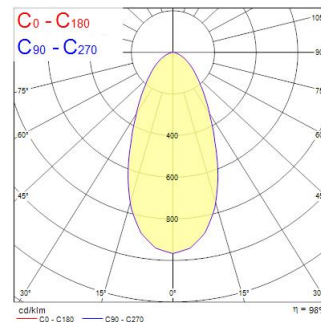

Technical Assets

Dimensions (mm)

Photometrics

Distance [m]	Cone diameter [m]	Beam diameter [m]	Illuminance [lx]
0.5	0.46	Ø171	16504
1.0	0.92	Ø342	4126
1.5	1.39	Ø513	1826
2.0	1.85	Ø684	1031
2.5	2.31	Ø855	660
3.0	2.77	Ø1026	492

Distance [m] Cone diameter [m] Illuminance [lx]
 — C0 - C180 (Half beam angle: 49.6°)

Beacon XXL MB HO 3000K L3 Black

Item No: 2059311

Concord

General data

Product name	Beacon XXL MB HO 3000K L3 Black
Technology	LED
Cap/Base	N/A
Housing	Aluminium
Mount	Track mounting
Environment	Internal
General application	Retail
Performance ambient temperature Tq (°C)	25
ETIM Class	EC001744
E-number FI	4278857
E-number SE	7401269
Warranty	5 years

Optical data

Fixture luminous flux (lm)	4269
Luminaire efficacy (lm/W)	88.94
LOR (%)	100
Correlated colour temperature (k)	3000
Light colour	Warm White
CRI (Ra)	85
Colour Consistency (SDCM)	3
Adjustable chromaticity	N
Beam Angle (°)	50
Photobiological Risk Group	RG1