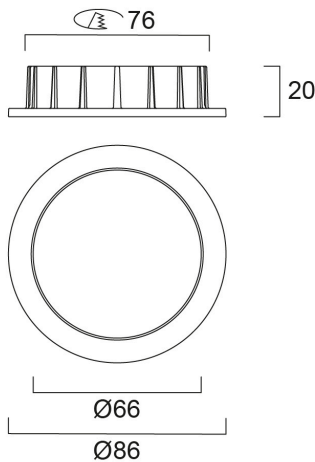

Solstice 68/76 Adapting Ring BLACK

Item No: 2060865

Concord

Technical Assets

Dimensions (mm)

Photometrics

General data

Product name	Solstice 68/76 Adapting Ring BLACK
Technology	Non - Electrical Device
Housing	Aluminium
General application	Hospitality, Retail
ETIM Class	EC002557
E-number FI	4170916
Warranty	5 years

Electrical data

Emergency type

Physical data

Housing colour	RAL 9005 - Jet black
Nominal Product Height (mm)	20
Nominal Product Diameter (mm)	86
Weight (kg)	0.024

Solstice 68/76 Adapting Ring BLACK

Item No: 2060865

Concord

Packaging

Product EAN number	5025768608652
Packaging single length / height (cm)	11.5
Packaging single width (cm)	17.5
Packaging single depth (cm)	3.0
DUN14 (inner)	15025768608659
Units per outer package	5
Packaging outer length / height (cm)	18.0
Packaging outer width (cm)	18.0
Packaging outer depth (cm)	16.0