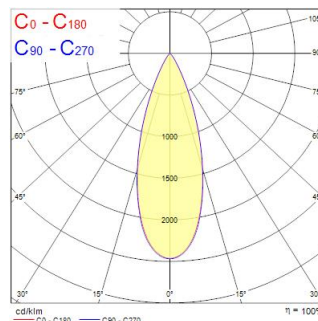

### Dimensions (mm)

### Photometrics

Distance [m]	Cone diameter [m]	Beam diameter [m]	Beam diameter [m]	Illuminance [lx]
0.5	0.32	Ø171	17.3"	1009
		Ø129	17.3"	664
1.0	0.64	Ø171	17.3"	250
		Ø129	17.3"	164
1.5	0.96	Ø171	17.3"	141
		Ø129	17.3"	92
2.0	1.28	Ø171	17.3"	81
		Ø129	17.3"	53
2.5	1.60	Ø171	17.3"	52
		Ø129	17.3"	35
3.0	1.91	Ø171	17.3"	35
		Ø129	17.3"	23

Distance [m] Cone diameter [m] Illuminance [lx]  
 — C0 - C180 (Half beam angle: 36.4°)