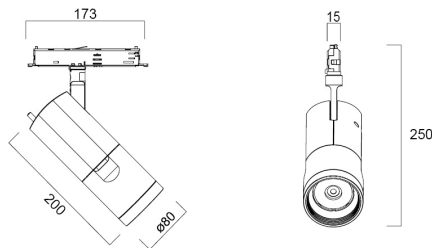

# Concord Beacon 2700k Medium O/B Dim White

Item No: 2062454

**Concord**

Simple and slick integral design with no driver box and without any visible screws New technology utilization for improved performance Invisible in-track Adaptor for an impressive architectural look Extremely precise light beams due to the high-quality lenses ø80mm die-cast aluminium body, Fix beam angle: 36°, Textured white finishing colour Light color temperature: 2700K, candle light System power: 18W, Fixture lumen output: 1325lm, efficacy: 74lm/W, Ra97 typical, LED chromacity: 2 step MacAdam ellipse LED source (SDCM2), IR/UV free light source without heat radiation Operating voltage 220-240V / 50-60Hz, dimmable via on-board potentiometer, Suitable for installation on 3-circuit tracks, please check compatibility list on the instruction sheet. Compatible with OneTrack Electrical protection: Class II. Degree of protection: IP20, suitable for indoor environment only Horizontal rotation: 355°, vertical tilt: 90° Nominal product dimensions: D.80mmx200mm 5 years warranty. Suitable for track mounting

### Dimensions (mm)

### Photometrics

Distance [m]	Cone diameter [m]	Beam diameter [m]	Beam diameter [m]	Illuminance [lx]
0.5	0.32	Ø171	17.3"	1009
		Ø129	17.3"	664
1.0	0.64	Ø171	17.3"	250
		Ø129	17.3"	164
1.5	0.96	Ø171	17.3"	141
		Ø129	17.3"	92
2.0	1.28	Ø171	17.3"	81
		Ø129	17.3"	53
2.5	1.60	Ø171	17.3"	52
		Ø129	17.3"	35
3.0	1.91	Ø171	17.3"	35
		Ø129	17.3"	23

### Packaging

Product EAN number	5025768624546
Packaging single length / height (cm)	30.5
Packaging single width (cm)	13.5
Packaging single depth (cm)	20.5
DUN14 (inner)	05025768624546
Units per outer package	1
Packaging outer length / height (cm)	30.5
Packaging outer width (cm)	13.5
Packaging outer depth (cm)	20.5