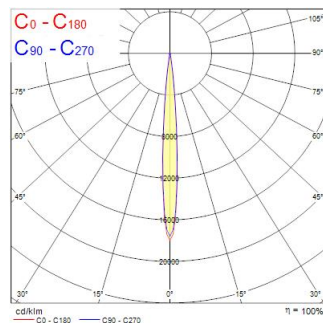

# Concord Beacon Muse 2700k O/B Dim Black

Item No: 2062562

Concord

Simple and slick integral design with no driver box and without any visible screws New technology utilization for improved performance Invisible in-track Adaptor for an impressive architectural look Extremely precise light beams due to the high-quality lens  $\varnothing 80\text{mm}$  die-cast aluminium body, Adjustable beam angle: between  $8^\circ - 55^\circ$ , Textured black finishing colour Light color temperature: 2700K, candle light System power: 18W, Fixture lumen output: 940lm, efficacy: 52lm/W, Ra97 typical, LED chromacity: 2 step MacAdam ellipse LED source (SDCM2), IR/UV free light source without heat radiation Operating voltage 220-240V / 50-60Hz, dimmable via on-board potentiometer, suitable for installation on 3-circuit tracks, please check compatibility list on the instruction sheet. Compatible with OneTrack Electrical protection: Class II. Degree of protection: IP20, suitable for indoor environment only Horizontal rotation:  $355^\circ$ , vertical tilt:  $90^\circ$  Nominal product dimensions: D.80mmx215mm 5 years warranty. Suitable for track mounting

### Dimensions (mm)

### Photometrics

Distance [m]	Cone diameter [m]	Beam diameter [m]	Beam diameter [m]	Illuminance [lx]
0.5	0.08 0.08	0.07 0.07	0.07 0.07	3682 1726 1020
1.0	0.15 0.15	0.14 0.14	0.14 0.14	895 438 252
1.5	0.22 0.22	0.21 0.21	0.21 0.21	399 198 101
2.0	0.31 0.30	0.29 0.29	0.29 0.29	227 113 58
2.5	0.38 0.38	0.36 0.36	0.36 0.36	142 71 37
3.0	0.46 0.45	0.43 0.43	0.43 0.43	96 48 25