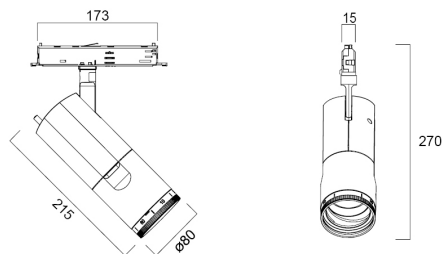

# Concord Beacon Muse 2700k O/B Dim Black

Item No: 2062562

Concord

Simple and slick integral design with no driver box and without any visible screws New technology utilization for improved performance Invisible in-track Adaptor for an impressive architectural look Extremely precise light beams due to the high-quality lens  $\varnothing 80\text{mm}$  die-cast aluminium body, Adjustable beam angle: between  $8^\circ - 55^\circ$ , Textured black finishing colour Light color temperature: 2700K, candle light System power: 18W, Fixture lumen output: 940lm, efficacy: 52lm/W, Ra97 typical, LED chromacity: 2 step MacAdam ellipse LED source (SDCM2), IR/UV free light source without heat radiation Operating voltage 220-240V / 50-60Hz, dimmable via on-board potentiometer, suitable for installation on 3-circuit tracks, please check compatibility list on the instruction sheet. Compatible with OneTrack Electrical protection: Class II. Degree of protection: IP20, suitable for indoor environment only Horizontal rotation:  $355^\circ$ , vertical tilt:  $90^\circ$  Nominal product dimensions: D.80mmx215mm 5 years warranty. Suitable for track mounting

### Dimensions (mm)

### Packaging

Product EAN number	5025768625628
Packaging single length / height (cm)	30.5
Packaging single width (cm)	13.5
Packaging single depth (cm)	20.5
DUN14 (inner)	05025768625628
Units per outer package	1
Packaging outer length / height (cm)	30.5
Packaging outer width (cm)	13.5
Packaging outer depth (cm)	20.5