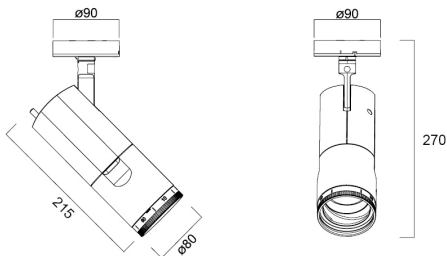

# Concord Beacon Muse 3000k SM O/B Dim White

Item No: 2062566

**Concord**

Simple and slick integral design with no driver box and without any visible screws New technology utilization for improved performance Extremely precise light beams due to the high-quality lens ø80mm die-cast aluminium body, Adjustable beam angle:between 8° - 55° , Textured white finishing colour Light color temperature: 3000K, warm light System power: 18W, Fixture lumen output: 980lm, efficacy: 55lm/W, Ra97 typical, LED chromacity: 2 step MacAdam ellipse LED source (SDCM2), IR/UV free light source without heat radiation Operating voltage 220-240V / 50-60Hz, dimmable via on-board potentiometer, Surface mounting with surface mounting base. Electrical protection: Class II. Degree of protection: IP20, suitable for indoor environment only Horizontal rotation: 355°, vertical tilt: 90° Nominal product dimensions: D.80mmx215mm 5 years warranty. Suitable for ceiling surface mounting, and wall surface mounting

### Dimensions (mm)

### Physical data

Housing colour	RAL 9016 - Traffic white / Bezel
IP rating	IP20
IK rating	IK02
Diffuser finish	Frosted
Diffuser material	Other
Reflector finish	Matt
Nominal Product Length (mm)	215
Nominal Product Width (mm)	80
Nominal Product Height (mm)	270
Weight (kg)	1.02

### Packaging

Product EAN number	5025768625666
Packaging single length / height (cm)	30.5
Packaging single width (cm)	13.5
Packaging single depth (cm)	20.5
DUN14 (inner)	05025768625666
Units per outer package	1
Packaging outer length / height (cm)	30.5
Packaging outer width (cm)	13.5
Packaging outer depth (cm)	20.5