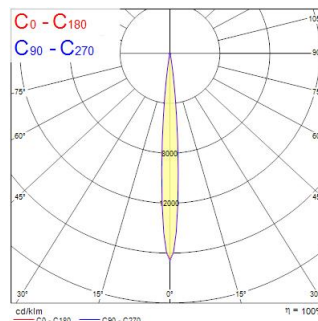

Photometrics

Distance [m]	Cone diameter [m]	Beam diameter [m]	Beam diameter [m]	Illuminance [lx]
0.5	0.38	0.05	0.05	20396
	0.15	0.16	0.16	17202
1.0	0.23	0.24	0.24	8296
	0.31	0.31	0.31	4267
1.5	0.38	0.39	0.39	2904
	0.46	0.47	0.47	1951
2.0	0.46	0.47	0.47	2100
	0.58	0.59	0.59	1577
2.5	0.58	0.59	0.59	1344
	0.71	0.72	0.72	959
3.0	0.71	0.72	0.72	873
	0.84	0.85	0.85	673
3.0	0.84	0.85	0.85	584
	1.00	1.00	1.00	479
3.0	1.00	1.00	1.00	397
	1.17	1.18	1.18	317