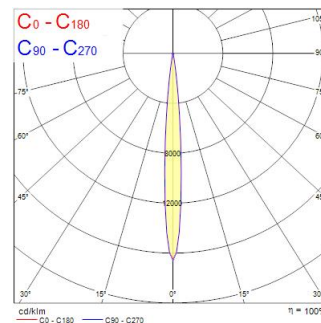

Concord Beacon Muse 3000k SM Dali Black

Item No: 2062593

Concord

Simple and slick integral design with no driver box and without any visible screws New technology utilization for improved performance Invisible in-track Adaptor for an impressive architectural look Extremely precise light beams due to the high-quality lens ø80mm die-cast aluminium body, Adjustable beam angle: between 8° - 55°, Textured black finishing colour Light color temperature: 3000K, warm light System power: 18W, Fixture lumen output: 980lm, efficacy: 55lm/W, Ra97 typical, LED chromacity: 2 step MacAdam ellipse LED source (SDCM2), IR/UV free light source without heat radiation Operating voltage 220-240V / 50-60Hz, DALI Surface mounting with surface mounting base. Electrical protection: Class II. Degree of protection: IP20, suitable for indoor environment only Horizontal rotation: 355°, vertical tilt: 90° Nominal product dimensions: D.80mmx215mm 5 years warranty. Suitable for ceiling surface mounting, and wall surface mounting

Technical Assets

Dimensions (mm)

Photometrics

Distance [m]	Cone diameter [m]	Beam diameter [m]	Beam diameter [m]	Illuminance [lx]
0.5	0.08 0.08	0.07	0.07	20396 17202 16562
1.0	0.15 0.16	0.17	0.17	8296 4267 4206
1.5	0.22 0.24	0.24	0.24	3733 1944 1889
2.0	0.31 0.31	0.31	0.31	2100 1077 1051
2.5	0.38 0.39	0.39	0.39	1344 688 673
3.0	0.46 0.47	0.47	0.47	902 479 467

Optical data

Fixture luminous flux (lm)	980
Luminaire efficacy (lm/W)	55
LOR (%)	100
Correlated colour temperature (k)	3000
Light colour	Warm White
CRI (Ra)	97
Colour Variation Initial (SDCM)	SDCM2
Luminous Intensity (cd)	980
Distribution type	Symmetric
Photobiological Risk Group	RG1