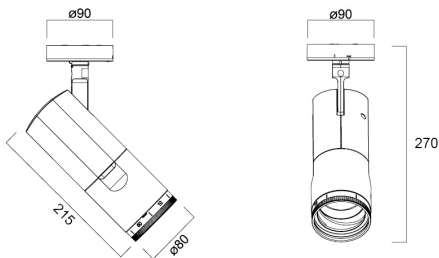

Concord Beacon Muse 3000k SM Dali Black

Item No: 2062593

Concord

Simple and slick integral design with no driver box and without any visible screws New technology utilization for improved performance Invisible in-track Adaptor for an impressive architectural look Extremely precise light beams due to the high-quality lens ø80mm die-cast aluminium body, Adjustable beam angle: between 8° - 55°, Textured black finishing colour Light color temperature: 3000K, warm light System power: 18W, Fixture lumen output: 980lm, efficacy: 55lm/W, Ra97 typical, LED chromacity: 2 step MacAdam ellipse LED source (SDCM2), IR/UV free light source without heat radiation Operating voltage 220-240V / 50-60Hz, DALI Surface mounting with surface mounting base. Electrical protection: Class II. Degree of protection: IP20, suitable for indoor environment only Horizontal rotation: 355°, vertical tilt: 90° Nominal product dimensions: D.80mmx215mm 5 years warranty. Suitable for ceiling surface mounting, and wall surface mounting

Technical Assets

Dimensions (mm)

Photometrics

Distance [m]	Cone diameter [m]	Beam diameter [m]	Beam diameter [m]	Illuminance [lx]
0.5	0.08 0.08	0.07	0.07	20396 17202 16562
1.0	0.15 0.16	0.17	0.17	8296 4267 4206
1.5	0.22 0.24	0.24	0.24	3733 1944 1889
2.0	0.31 0.31	0.31	0.31	2100 1077 1051
2.5	0.38 0.39	0.39	0.39	1344 688 673
3.0	0.46 0.47	0.47	0.47	902 479 467

Packaging

Product EAN number	5025768625932
Packaging single length / height (cm)	30.5
Packaging single width (cm)	13.5
Packaging single depth (cm)	20.5
DUN14 (inner)	05025768625932
Units per outer package	1
Packaging outer length / height (cm)	30.5
Packaging outer width (cm)	13.5
Packaging outer depth (cm)	20.5