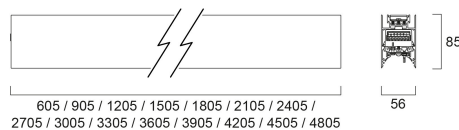

CONTINUUM PLUS 1.2 940 CO UGR D DALI EM B

Item No: 2064526

Concord

CONTINUUM PLUS 1.2 940 CO UGR D DALI EM B is a linear luminaire with trimless body for surface, suspended or recessed mounting, various mounting accessories, direct light distribution, compact and minimalist design, ideal for offices, meeting rooms, corridors, education facilities, museums and libraries, black (RAL9005) finishing, extruded aluminium body, 1205x56x85mm dimensions, prismatic diffuser combined with lenses, 4000K (neutral white) colour temperature, total system power: 24W, total fixture output: 3150lm, luminaire efficacy: 131lm/W, colour rendering: Ra >90, LED Chromacity: 3 step MacAdam ellipse, lifespan: 89,000 hours L80B50, operating voltage: 220-240V / 50-60Hz, drive current: 500mA, electronic driver, DALI dimmable, 3-hours LiFePO4 integrated DALI Self Test emergency, Class I electrical protection, IP20, IK03, suitable for internal environment only. The product is delivered without diffuser, end cap, suspension or power supply kit, the accessories eg rolled diffuser (2064607) to be ordered separately.

Technical Assets

Dimensions (mm)

Photometrics

Distance [m]	Cone diameter [m]	Beam diameter [m]	Beam diameter [ft]	Beam diameter [in]	Illuminance [lx]
0.5	0.71	0.73	2.33'	23.8"	9790
			E107	E107	2447
1.0	1.42	1.46	4.66'	47.6"	2447
			E107	E107	612
1.5	2.12	2.19	6.96'	70.5"	1638
			E107	E107	408
2.0	2.83	2.92	9.28'	93.8"	1225
			E107	E107	312
2.5	3.54	3.65	11.61'	117.4"	980
			E107	E107	247
3.0	4.25	4.38	13.94'	140.5"	813
			E107	E107	205

Packaging

Product EAN number	5025768645268
Packaging single length / height (cm)	131.0
Packaging single width (cm)	11.7
Packaging single depth (cm)	14.7
DUN14 (inner)	05025768645268
Units per outer package	1
Packaging outer length / height (cm)	131.0
Packaging outer width (cm)	11.7
Packaging outer depth (cm)	14.7