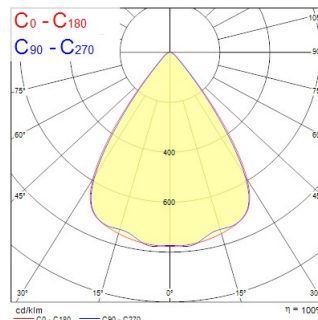

Technical Assets

Dimensions (mm)

Photometrics

Distance [m]	Cone diameter [m]	Beam diameter [m]	Beam diameter [ft]	Beam diameter [in]	Illuminance [lx]
0.5	0.71	0.73	2.33'	23.8"	9790
			E107	E107	2447
1.0	1.42	1.46	4.66'	47.6"	2447
			E107	E107	612
1.5	2.12	2.19	6.96'	70.5"	1638
			E107	E107	408
2.0	2.83	2.92	9.28'	93.8"	1225
			E107	E107	312
2.5	3.54	3.65	11.61'	117.4"	980
			E107	E107	247
3.0	4.25	4.38	13.94'	140.5"	813
			E107	E107	205

Distance [m] Cone diameter [m] Beam diameter [m] Beam diameter [ft] Beam diameter [in] Illuminance [lx]

— C0 - C180 (Half beam angle: 72.0°)
— C90 - C270 (Half beam angle: 70.0°)

CONTINUUM PLUS 1.2 940 CO UGR D DALI EM B