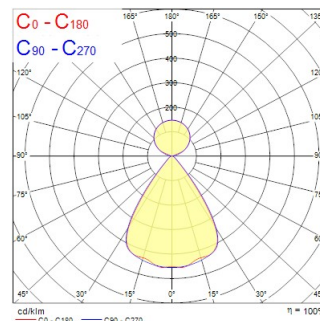

### Dimensions (mm)

### Photometrics

Distance [m]	Cone diameter [m]	Beam diameter [m]	Beam diameter [ft]	Illuminance [lx]
0.5	0.73 0.71	0.73 0.71	2.40 2.33	19032 19100
1.0	1.46 1.42	1.46 1.42	4.80 4.66	4833 4925
1.5	2.19 2.12	2.19 2.12	7.20 6.99	2148 2208
2.0	2.92 2.83	2.92 2.83	9.60 9.33	1298 1333
2.5	3.65 3.54	3.65 3.54	12.00 11.67	773 805
3.0	4.38 4.25	4.38 4.25	14.40 14.00	527 558

Distance [m] Cone diameter [m] Beam diameter [m] Beam diameter [ft] Illuminance [lx]  
 — C0 - C180 (Half beam angle: 72.6°)  
 — C90 - C270 (Half beam angle: 72.2°)