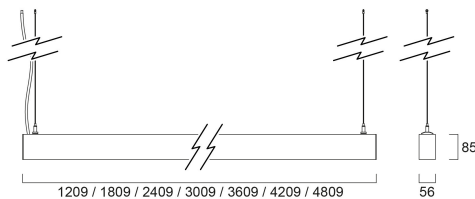

# CONTINUUM PLUS 2.4 940 ST UGR DI DALI EM W

Item No: 2064539

Concord

CONTINUUM PLUS 2.4 940 ST UGR DI DALI EM W is a linear luminaire for suspended mounting with 3 meter pre-wiring and complete with end caps and suspension cables, direct/indirect light distribution (60/40 ratio), compact and minimalist design, ideal for offices, meeting rooms, corridors, education facilities, museums and libraries, white (RAL9016) finishing, extruded aluminium body, 2409x56x85mm dimensions, prismatic diffuser combined with lenses, 4000K (neutral white) colour temperature, total system power: 75W, total fixture output: 10700lm, luminaire efficacy: 143lm/W, colour rendering: Ra >90, LED Chromacity: 3 step MacAdam ellipse, lifespan: 89,000 hours L80B50, operating voltage: 220-240V / 50-60Hz, drive current: 1700mA, electronic driver, DALI dimmable, 3-hours LiFePO4 integrated DALI Self Test emergency, direct/indirect independently addressable, Class I electrical protection, IP20, IK03, suitable for internal environment only.

### Dimensions (mm)

## Physical data

Housing colour	RAL 9016 - Traffic white / Bezel
IP rating	IP20
IK rating	IK03
Diffuser finish	Transparent
Diffuser material	PC Polycarbonate
Reflector finish	Not Applicable
Nominal Product Length (mm)	2409
Nominal Product Width (mm)	56
Nominal Product Height (mm)	85
Weight (kg)	6.8

## Packaging

Product EAN number	5025768645398
Packaging single length / height (cm)	251.0
Packaging single width (cm)	11.7
Packaging single depth (cm)	14.7
DUN14 (inner)	05025768645398
Units per outer package	1
Packaging outer length / height (cm)	251.0
Packaging outer width (cm)	11.7
Packaging outer depth (cm)	14.7