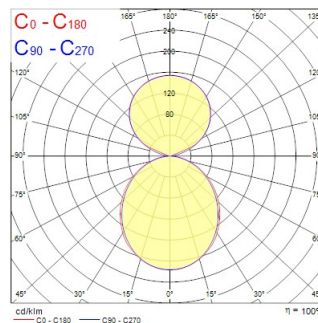

CONTINUUM PLUS 1.2 940 CO OPAL DI DALI B

Item No: 2064582

Concord

CONTINUUM PLUS 1.2 940 CO OPAL DI DALI B is a linear luminaire with trimless body for suspended mounting, various mounting accessories, direct/indirect light distribution (60/40 ratio), compact and minimalist design, ideal for offices, meeting rooms, corridors, education facilities, museums and libraries, black (RAL9005) finishing, extruded aluminium body, 1205x56x85mm dimensions, opal diffuser, 4000K (neutral white) colour temperature, total system power: 36W, total fixture output: 5100lm, luminaire efficacy: 142lm/W, colour rendering: Ra >90, LED Chromacity: 3 step MacAdam ellipse, lifespan: 89,000 hours L80B50, operating voltage: 220-240V / 50-60Hz, drive current: 850mA, electronic driver, DALI dimmable, direct/indirect independently addressable, Class I electrical protection, IP20, IK03, suitable for internal environment only. The product is delivered without diffuser, end cap, suspension or power supply kit, the accessories eg rolled diffuser (2064605) to be ordered separately.

Technical Assets

Dimensions (mm)

Photometrics

Distance [m]	Cone diameter [m]	Beam diameter [m]	Beam diameter [m]	Illuminance [lx]
0.5	1.23	0.71	0.51	4413
	1.31	E10°	E10°	889
		E10°	E10°	496
1.0	2.45	0.71	0.51	1103
	2.62	E10°	E10°	131
		E10°	E10°	131
1.5	3.68	0.71	0.51	490
	3.92	E10°	E10°	61
		E10°	E10°	61
2.0	4.90	0.71	0.51	278
	5.23	E10°	E10°	35
		E10°	E10°	31
2.5	6.13	0.71	0.51	177
	6.54	E10°	E10°	22
		E10°	E10°	22
3.0	7.36	0.71	0.51	133
	7.85	E10°	E10°	16
		E10°	E10°	14

Optical data

Fixture luminous flux (lm)	5100
Luminaire efficacy (lm/W)	142
Correlated colour temperature (k)	4000
Light colour	Neutral White
CRI (Ra)	90
Colour Variation Initial (SDCM)	SDCM3
Distribution type	Symmetric
Glare control	< 25
Photobiological Risk Group	RG1