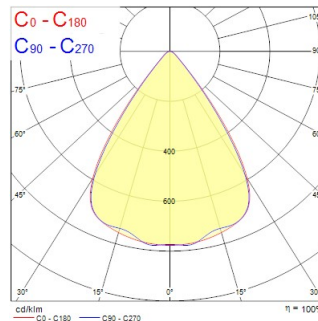

CONTINUUM PLUS 1.2 940 ST UGR D SSA03 EM B

Item No: 2064626

Concord

CONTINUUM PLUS 1.2 940 ST UGR D SSA03 EM B is a linear luminaire for suspended, surface or ceiling recessed mounting with 3 meter pre-wiring and complete with end caps and suspension cables, direct light distribution, compact and minimalist design, ideal for offices, meeting rooms, corridors, education facilities, museums and libraries, black (RAL9005) finishing, extruded aluminium body, 1294x56x93mm dimensions, prismatic diffuser combined with lenses, 4000K (neutral white) colour temperature, total system power: 25W, total fixture output: 3150lm, luminaire efficacy: 126lm/W, colour rendering: Ra >90, LED Chromacity: 3 step MacAdam ellipse, lifespan: 89,000 hours L80B50, operating voltage: 220-240V / 50-60Hz, drive current: 500mA, electronic driver, Sylsmart® Connected enabled, 3-hours LiFePO4 integrated DALI Self Test emergency, Class I electrical protection, IP20, IK03, suitable for internal environment only.

Technical Assets

Dimensions (mm)

Photometrics

Distance [m]	Cone diameter [m]	Beam diameter [m]	Beam diameter [ft]	Illuminance [lx]
0.5	0.71	0.73	2.33'	9790
			2.39'	2580
1.0	1.42	1.46	4.66'	2447
			4.78'	612
1.5	2.12	2.19	6.95'	1638
			7.14'	288
2.0	2.83	2.92	9.28'	612
			9.51'	188
2.5	3.54	3.65	11.61'	262
			11.94'	124
3.0	4.25	4.38	13.78'	212
			14.21'	78

Optical data

Fixture luminous flux (lm)	3150
Luminaire efficacy (lm/W)	126
Correlated colour temperature (k)	4000
Light colour	Neutral White
CRI (Ra)	90
Colour Variation Initial (SDCM)	SDCM3
Distribution type	Symmetric
Glare control	< 19
Photobiological Risk Group	RG1
Luminous flux (emergency) (lm)	270