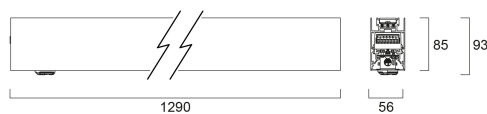

CONTINUUM PLUS 1.2 940 CO UGR D SSA03 W

Item No: 2064631

Concord

CONTINUUM PLUS 1.2 940 CO UGR D SSA03 W is a linear luminaire with trimless body for surface, suspended or recessed mounting, various mounting accessories, direct light distribution, compact and minimalist design, ideal for offices, meeting rooms, corridors, education facilities, museums and libraries, white (RAL9016) finishing, extruded aluminium body, 1290x56x93mm dimensions, prismatic diffuser combined with lenses, 4000K (neutral white) colour temperature, total system power: 22W, total fixture output: 3150lm, luminaire efficacy: 143lm/W, colour rendering: Ra >90, LED Chromacity: 3 step MacAdam ellipse, lifespan: 89,000 hours L80B50, operating voltage: 220-240V / 50-60Hz, drive current: 500mA, electronic driver, SylSmart® Connected enabled, Class I electrical protection, IP20, IK03, suitable for internal environment only. The product is delivered without diffuser, end cap, suspension or power supply kit, the accessories eg rolled diffuser (2064607) to be ordered separately.

Technical Assets

Dimensions (mm)

Photometrics

Distance [m]	Cone diameter [m]	Beam diameter [m]	Beam diameter [ft]	Illuminance [lx]
0.5	0.71 0.73	0.71 0.73	2.33 2.39	5070 4890
1.0	1.42 1.46	1.42 1.46	4.66 4.78	2447 2360
1.5	2.12 2.19	2.12 2.19	6.99 7.17	1608 1530
2.0	2.83 2.92	2.83 2.92	9.32 9.57	1112 1060
2.5	3.54 3.65	3.54 3.65	11.65 11.96	792 750
3.0	4.25 4.38	4.25 4.38	13.96 14.37	572 540

Packaging

Product EAN number	5025768646319
Packaging single length / height (cm)	139.0
Packaging single width (cm)	11.7
Packaging single depth (cm)	14.7
DUN14 (inner)	05025768646319
Units per outer package	1
Packaging outer length / height (cm)	139.0
Packaging outer width (cm)	11.7
Packaging outer depth (cm)	14.7