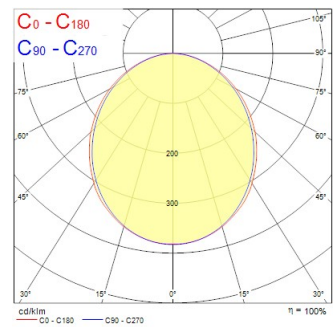

Photometrics

Distance [m]	Cone diameter [m]	Beam diameter [m]	Beam diameter [ft]	Illuminance [lx]
0.5	1.23 1.31	0.70 0.74	2.30 2.43	6735 6321
1.0	2.45 2.62	1.40 1.48	4.59 4.86	1681 1539
1.5	3.68 3.92	2.10 2.22	6.88 7.34	747 686
2.0	4.90 5.23	2.80 2.98	9.14 9.71	420 384
2.5	6.13 6.54	3.50 3.71	11.39 12.17	269 244
3.0	7.36 7.85	4.20 4.45	13.64 14.54	167 151