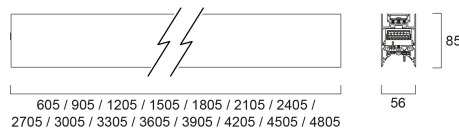

# CONTINUUM PLUS 1.8 940 CO OPAL D DALI EM W

Item No: 2064723

Concord

CONTINUUM PLUS 1.8 940 CO OPAL D DALI EM W is a linear luminaire with trimless body for surface, suspended or recessed mounting, various mounting accessories, direct light distribution, compact and minimalist design, ideal for offices, meeting rooms, corridors, education facilities, museums and libraries, white (RAL9016) finishing, extruded aluminium body, 1805x56x85mm dimensions, opal diffuser, 4000K (neutral white) colour temperature, total system power: 35W, total fixture output: 4400lm, luminaire efficacy: 126lm/W, colour rendering: Ra >90, LED Chromacity: 3 step MacAdam ellipse, lifespan: 89,000 hours L80B50, operating voltage: 220-240V / 50-60Hz, drive current: 750mA, electronic driver, DALI dimmable, 3-hours LiFePO4 integrated DALI Self Test emergency, Class I electrical protection, IP20, IK03, suitable for internal environment only. The product is delivered without diffuser, end cap, suspension or power supply kit, the accessories eg rolled diffuser (2064605) to be ordered separately.

### Dimensions (mm)

## Physical data

Housing colour	RAL 9016 - Traffic white / Bezel
IP rating	IP20
IK rating	IK03
Diffuser finish	Opal
Diffuser material	PC Polycarbonate
Reflector finish	Not Applicable
Nominal Product Length (mm)	1805
Nominal Product Width (mm)	56
Nominal Product Height (mm)	85
Weight (kg)	5.2

## Packaging

Product EAN number	5025768647231
Packaging single length / height (cm)	191.0
Packaging single width (cm)	11.7
Packaging single depth (cm)	14.7
DUN14 (inner)	05025768647231
Units per outer package	1
Packaging outer length / height (cm)	191.0
Packaging outer width (cm)	11.7
Packaging outer depth (cm)	14.7